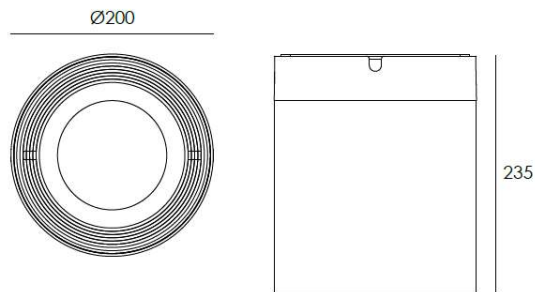

CEDO R20

IP Rated Ceiling Mounted Light

TECHNICAL DATA

<i>Product Code</i>	BLU-CEDO-R20
<i>Wattage</i>	48W
<i>Luminous Flux</i>	2700K – 4550lm 3000K – 4570lm 4000K – 4600m 6000K – 4620m
<i>Luminous Efficacy</i>	> 90lm/W
<i>SDCM</i>	<3
<i>CRI</i>	83 / 93
<i>Beam Angle</i>	15°/25°/36°/60°
<i>Working Voltage</i>	110-240VAC, 50/60Hz
<i>LED Driver</i>	Integral
<i>Control</i>	Switched
<i>Body Material</i>	Die-cast Aluminium
<i>Diffuser</i>	Tempered glass
<i>IP Rating</i>	IP65
<i>Working Temperature</i>	-20°C to 50°C
<i>Rated Life</i>	50,000Hrs (L70)

ORDER INFORMATION

Product Code	XX	YY	ZZ
BLU-CEDO-R20-48W	8 - CRI 83	27 – 2700K	15 – 15°
	9 – CRI 93	30 - 3000K	25 – 25°
		40 – 4000K	36 – 36°
		60 – 6000K	60 – 60°

Example: BLU-CEDO-R20-48W-830-15

Specification subject to change without notice