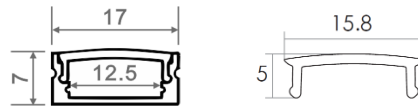

## EXTRU S1707 Aluminum Profiles

|          |  |
|----------|--|
| Project  |  |
| Date     |  |
| Comments |  |

| TYPE | DESCRIPTION          | PRODUCT CODE   | MATERIAL                                | REMARKS   |
|------|----------------------|--|---|---|
| 1    | Aluminum Profile     | BLU-EXTRU-CH-S1707-XX  | Aluminum                                |   |
| 2    | LED Strip            | -  | -                                       | Max 14.4W/m   |
| 3    | Diffuser             | BLU-EXTRU-DF17-CL-XX<br>BLU-EXTRU-DF17-FR-XX<br>BLU-EXTRU-DF17-OP-XX | PMMA Clear<br>PMMA Frosted<br>PMMA Opal | 95% Transmittance<br>81% Transmittance<br>52% Transmittance |
| 4    | End cap with hole    | BLU-EXTRU-EC17   | Plastic                                 |   |
| 5    | End cap without hole | BLU-EXTRU-EC17-H   | Plastic                                 |   |
| 6    | Adjustable clip      | BLU-EXTRU-ACL17-SS   | Stainless Steel                         |   |
| 7    | Metal fixed clip     | BLU-EXTRU-FCLP17-SS  | Stainless Steel                         |   |
| 8    | Plastic fixed clip   | BLU-EXTRU-FCLP17-PC  | Plastic                                 |   |