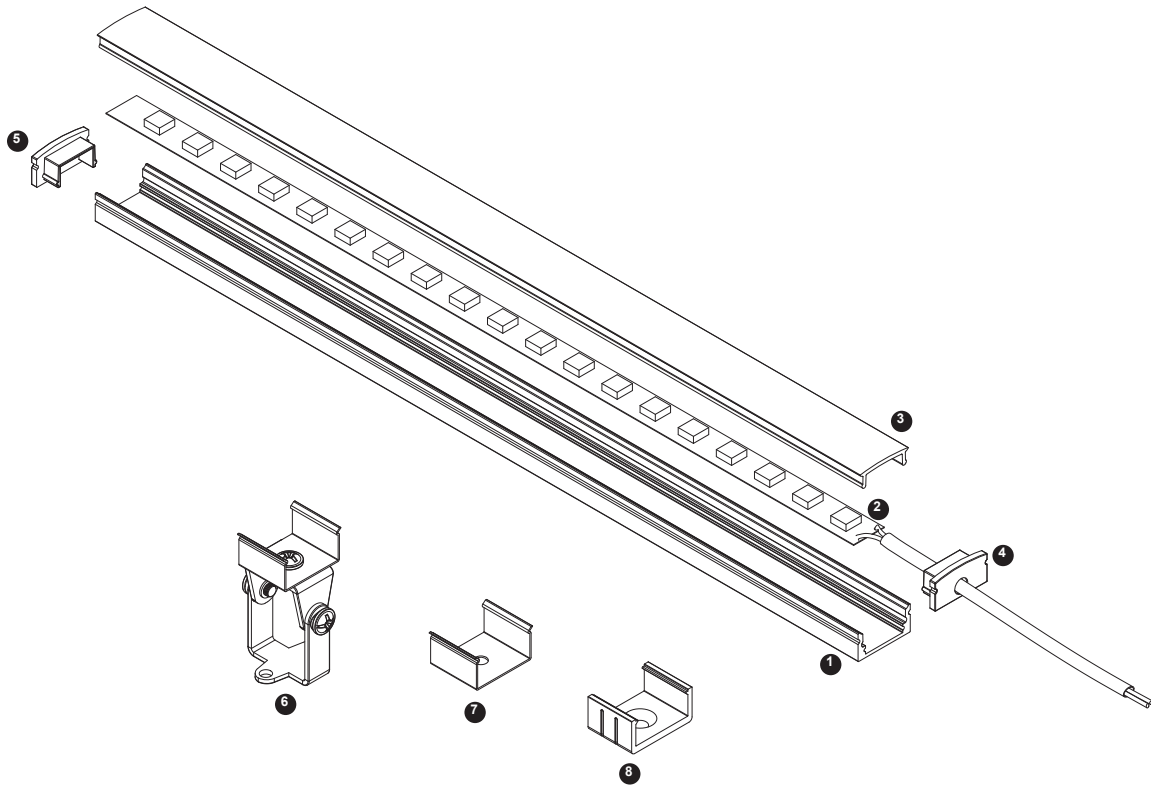

## EXTRU S1707 Aluminum Profiles

|          |  |
|----------|--|
| Project  |  |
| Date     |  |
| Comments |  |

| TYPE | DESCRIPTION          | PRODUCT CODE   | MATERIAL                                | REMARKS   |
|------|----------------------|--|---|---|
| 1    | Aluminum Profile     | BLU-EXTRU-CH-S1707-XX  | Aluminum                                |   |
| 2    | LED Strip            | -  | -                                       | Max 14.4W/m   |
| 3    | Diffuser             | BLU-EXTRU-DF17-CL-XX<br>BLU-EXTRU-DF17-FR-XX<br>BLU-EXTRU-DF17-OP-XX | PMMA Clear<br>PMMA Frosted<br>PMMA Opal | 95% Transmittance<br>81% Transmittance<br>52% Transmittance |
| 4    | End cap with hole    | BLU-EXTRU-EC17   | Plastic                                 |   |
| 5    | End cap without hole | BLU-EXTRU-EC17-H   | Plastic                                 |   |
| 6    | Adjustable clip      | BLU-EXTRU-ACL17-SS   | Stainless Steel                         |   |
| 7    | Metal fixed clip     | BLU-EXTRU-FCLP17-SS  | Stainless Steel                         |   |
| 8    | Plastic fixed clip   | BLU-EXTRU-FCLP17-PC  | Plastic                                 |   |