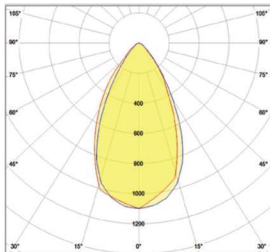

TECHNICAL DATA

| Code | Wattage | Luminous Flux | | | | Size (L X H)mm | Cut out (mm) |
|--------------|---------|---------------|-------|-------|-------|----------------|--------------|
| | | 2700K | 3000K | 4000K | 6000K | | |
| BLU-GAIN-S7 | 5W | 425 | 450 | 475 | 500 | 70 X 22 | 63 |
| BLU-GAIN-S11 | 8W | 680 | 720 | 760 | 800 | 110 x 24 | 95 |
| BLU-GAIN-S11 | 10W | 850 | 900 | 950 | 1000 | 110 x 24 | 95 |
| BLU-GAIN-S14 | 12W | 1020 | 1080 | 1140 | 1200 | 140 x 25 | 125 |
| BLU-GAIN-S14 | 15W | 1275 | 1350 | 1425 | 1500 | 140 x 25 | 125 |
| BLU-GAIN-S16 | 15W | 1275 | 1350 | 1425 | 1500 | 160 X 26 | 140 |
| BLU-GAIN-S16 | 18W | 1530 | 1620 | 1710 | 1800 | 160 X 26 | 140 |
| BLU-GAIN-S23 | 23W | 1955 | 2070 | 2185 | 2300 | 230 X 28 | 200 |
| BLU-GAIN-S23 | 30W | 2550 | 2700 | 2850 | 3000 | 230 X 28 | 200 |

| | |
|---------------------|-------------------------|
| Luminous Efficacy | >85lm/W |
| SDCM | <3 |
| CRI | >83/93 |
| Beam Angle | 90° |
| Working Voltage | 36 VDC |
| LED Driver | Remote |
| Control | Switched / 1-10V / DALI |
| Body Material | Die-cast Aluminium |
| Diffuser | Polycarbonate |
| IP Rating | IP44 |
| Working Temperature | -20°C to 40°C |
| Rated Life | 50,000Hrs (L70) |