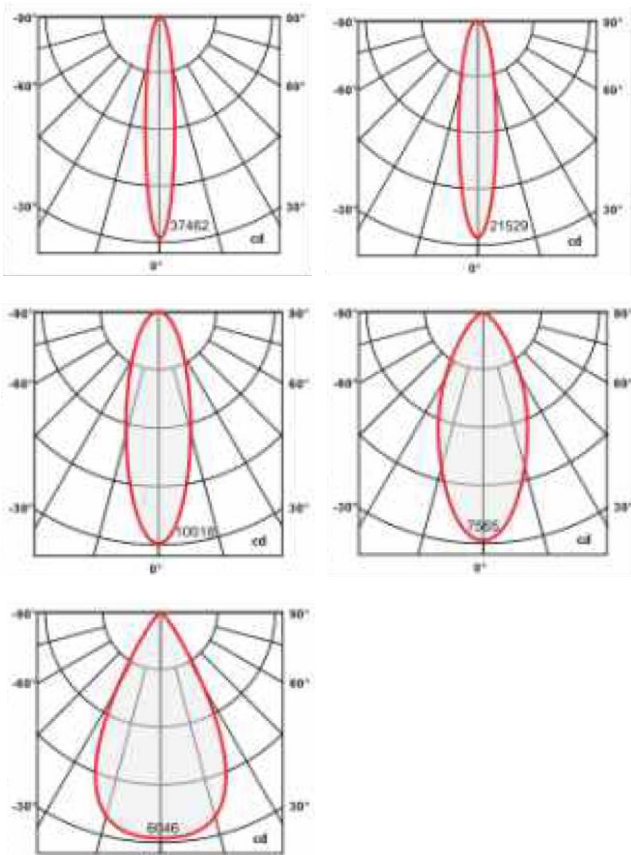

JUPITER Adj

LED Adjustable Downlight

TECHNICAL DATA

Product Code	BLU-JUP-A-19
Wattage	50W
Luminous Flux	2700K – 5000lm 3000K – 5050lm 4000K – 5100lm 6000K – 5150lm
Luminous Efficacy	>100lm/W
SDCM	<3
CRI	>83/93
Beam Angle	12° / 20° / 36° / 45° / 60°
Input Voltage	36VDC
LED Driver	Remote
Cutout	185mm
Control	Switched/0-10V/DALI
Body Material	Die cast Aluminum
Optics	PMMA
IP Rating	IP40
Working Temperature	-15°C to 40°C
Rated Life	50,000Hrs (L80)

ORDER INFORMATION

Product Code	X	YY	ZZ
BLU-JUP-A-19-50W	8 – 80 Ra	27 - 2700K	12 - 12°
	9 – 90 Ra	30 - 3000K	20 - 20°
		40 - 4000K	36 - 36°
		60 - 6000K	45 - 45°
			60 - 60°

Example: BLU-JUP-A-19-50W-827-12