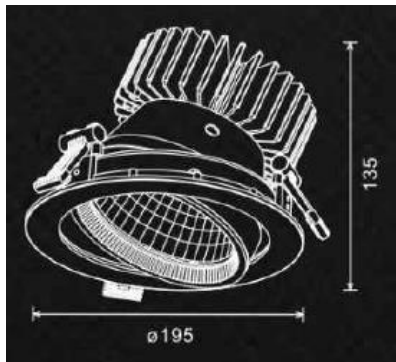

JUPITER Adj

LED Adjustable Downlight

TECHNICAL DATA

Product Code	BLU-JUP-A-19
Wattage	50W
Luminous Flux	2700K – 5000lm 3000K – 5050lm 4000K – 5100lm 6000K – 5150lm
Luminous Efficacy	>100lm/W
SDCM	<3
CRI	>83/93
Beam Angle	12° / 20° / 36° / 45° / 60°
Input Voltage	36VDC
LED Driver	Remote
Cutout	185mm
Control	Switched/0-10V/DALI
Body Material	Die cast Aluminum
Optics	PMMA
IP Rating	IP40
Working Temperature	-15°C to 40°C
Rated Life	50,000Hrs (L80)

ORDER INFORMATION

Product Code	X	YY	ZZ
BLU-JUP-A-19-50W	8 – 80 Ra	27 - 2700K	12 - 12°
	9 – 90 Ra	30 - 3000K	20 - 20°
		40 - 4000K	36 - 36°
		60 - 6000K	45 - 45°
			60 - 60°

Example: BLU-JUP-A-19-50W-827-12