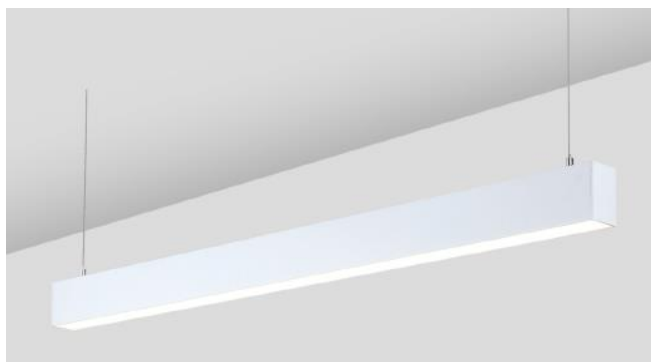

DASH UD 6

Linear Series (Direct / In Direct)

Length Options:

570mm, 850mm, 1130mm, 1690mm, 2000mm, 2250mm

TECHNICAL DATA

<i>Product Code</i>	BLU-DASH-UD-6
<i>Wattage</i>	54W (1130 mm)
<i>Luminous Flux</i>	2700K – 5150lm 3000K – 5200lm 4000K – 5250lm 6000K – 5300lm
<i>Luminous Efficacy</i>	>95lm/W
<i>SDCM</i>	<3
<i>CRI</i>	>83/93
<i>Beam Angle</i>	120°
<i>Power Factor</i>	>0.95
<i>Working Voltage</i>	220-240V AC, 50/60Hz
<i>LED Driver</i>	Integral
<i>Control</i>	Switched/1-10/DALI
<i>Body Material</i>	Extruded Aluminium
<i>Optics</i>	PMMA Diffuser
<i>IP Rating</i>	IP40
<i>Working Temperature</i>	-20°C to 40°C
<i>Rated Life</i>	50,000Hrs (L70)

ORDER INFORMATION

Product Code	X	YY	ZZ
BLU-DASH-UD-6-57-27W	8 - CRI 83+	27 - 2700K	IP40 – IP40
BLU-DASH-UD-6-85-40W	9 - CRI 93+	30 - 3000K	
BLU-DASH-UD-6-113-54W		40 - 4000K	
BLU-DASH-UD-6-169-81W		60 - 6000K	
BLU-DASH-UD-6-200-96W			
BLU-DASH-UD-6-225-108W			

Example: BLU-DASH-UD-6-113-54W-840

Specification subject to change without notice