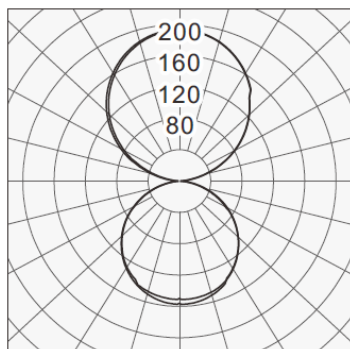

DASH UD 6

Linear Series (Direct / In Direct)

Length Options:

570mm, 850mm, 1130mm, 1690mm, 2000mm, 2250mm

TECHNICAL DATA

<i>Product Code</i>	BLU-DASH-UD-6
<i>Wattage</i>	54W (1130 mm)
<i>Luminous Flux</i>	2700K – 5150lm 3000K – 5200lm 4000K – 5250lm 6000K – 5300lm
<i>Luminous Efficacy</i>	>95lm/W
<i>SDCM</i>	<3
<i>CRI</i>	>83/93
<i>Beam Angle</i>	120°
<i>Power Factor</i>	>0.95
<i>Working Voltage</i>	220-240V AC, 50/60Hz
<i>LED Driver</i>	Integral
<i>Control</i>	Switched/1-10/DALI
<i>Body Material</i>	Extruded Aluminium
<i>Optics</i>	PMMA Diffuser
<i>IP Rating</i>	IP40
<i>Working Temperature</i>	-20°C to 40°C
<i>Rated Life</i>	50,000Hrs (L70)