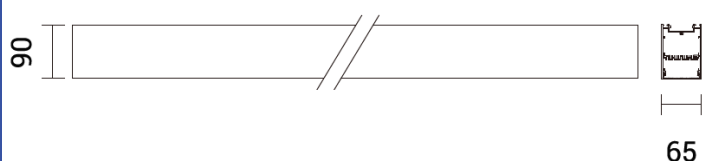

DASH UD 6

Linear Series (Direct / In Direct)

Length Options:

570mm, 850mm, 1130mm, 1690mm, 2000mm, 2250mm

TECHNICAL DATA

<i>Product Code</i>	BLU-DASH-UD-6
<i>Wattage</i>	54W (1130 mm)
<i>Luminous Flux</i>	2700K – 5150lm 3000K – 5200lm 4000K – 5250lm 6000K – 5300lm
<i>Luminous Efficacy</i>	>95lm/W
<i>SDCM</i>	<3
<i>CRI</i>	>83/93
<i>Beam Angle</i>	120°
<i>Power Factor</i>	>0.95
<i>Working Voltage</i>	220-240V AC, 50/60Hz
<i>LED Driver</i>	Integral
<i>Control</i>	Switched/1-10/DALI
<i>Body Material</i>	Extruded Aluminium
<i>Optics</i>	PMMA Diffuser
<i>IP Rating</i>	IP40
<i>Working Temperature</i>	-20°C to 40°C
<i>Rated Life</i>	50,000Hrs (L70)

ORDER INFORMATION

Product Code	X	YY	ZZ
BLU-DASH-UD-6-57-27W	8 - CRI 83+	27 - 2700K	IP40 – IP40
BLU-DASH-UD-6-85-40W	9 - CRI 93+	30 - 3000K	
BLU-DASH-UD-6-113-54W		40 - 4000K	
BLU-DASH-UD-6-169-81W		60 - 6000K	
BLU-DASH-UD-6-200-96W			
BLU-DASH-UD-6-225-108W			

Example: BLU-DASH-UD-6-113-54W-840

Specification subject to change without notice