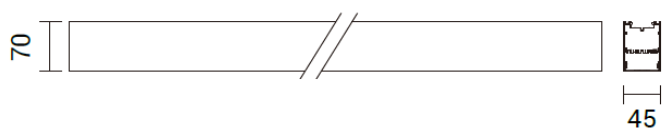

DASH UD 4

Linear Series (Direct / In Direct)

Length Options:

570mm, 850mm, 1130mm, 1690mm, 2000mm, 2250mm

TECHNICAL DATA

Product Code	BLU-DASH-UD-4
Wattage	54W (1130 mm)
Luminous Flux	2700K – 5150lm 3000K – 5200lm 4000K – 5250lm 6000K – 5300lm
Luminous Efficacy	>95lm/W
SDCM	<3
CRI	>83/93
Beam Angle	120°
Power Factor	>0.95
Working Voltage	220-240V AC, 50/60Hz
LED Driver	Integral
Control	Switched/1-10/DALI
Body Material	Extruded Aluminium
Optics	PMMA Diffuser
IP Rating	IP40
Working Temperature	-20°C to 40°C
Rated Life	50,000Hrs (L70)

ORDER INFORMATION

Product Code	X	YY	ZZ
BLU-DASH-UD-4-57-27W	8 - CRI 83+	27 - 2700K	IP40 – IP40
BLU-DASH-UD-4-85-40W	9 - CRI 93+	30 - 3000K	
BLU-DASH-UD-4-113-54W		40 - 4000K	
BLU-DASH-UD-4-169-81W		60 - 6000K	
BLU-DASH-UD-4-200-96W			
BLU-DASH-UD-4-225-108W			