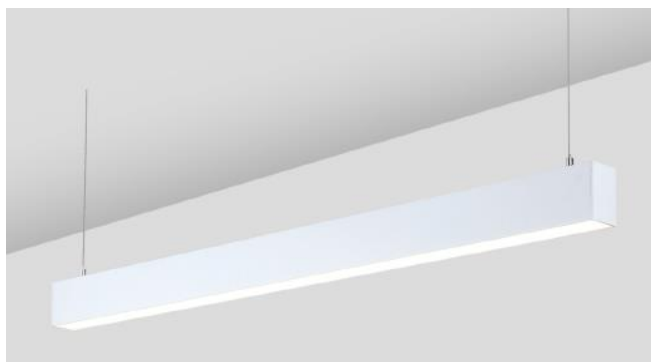

DASH UD 4

Linear Series (Direct / In Direct)

Length Options:

570mm, 850mm, 1130mm, 1690mm, 2000mm, 2250mm

TECHNICAL DATA

Product Code	BLU-DASH-UD-4
Wattage	54W (1130 mm)
Luminous Flux	2700K – 5150lm 3000K – 5200lm 4000K – 5250lm 6000K – 5300lm
Luminous Efficacy	>95lm/W
SDCM	<3
CRI	>83/93
Beam Angle	120°
Power Factor	>0.95
Working Voltage	220-240V AC, 50/60Hz
LED Driver	Integral
Control	Switched/1-10/DALI
Body Material	Extruded Aluminium
Optics	PMMA Diffuser
IP Rating	IP40
Working Temperature	-20°C to 40°C
Rated Life	50,000Hrs (L70)

ORDER INFORMATION

Product Code	X	YY	ZZ
BLU-DASH-UD-4-57-27W	8 - CRI 83+	27 - 2700K	IP40 – IP40
BLU-DASH-UD-4-85-40W	9 - CRI 93+	30 - 3000K	
BLU-DASH-UD-4-113-54W		40 - 4000K	
BLU-DASH-UD-4-169-81W		60 - 6000K	
BLU-DASH-UD-4-200-96W			
BLU-DASH-UD-4-225-108W			

Example: BLU-DASH-UD-4-113-54W-840

Specification subject to change without notice