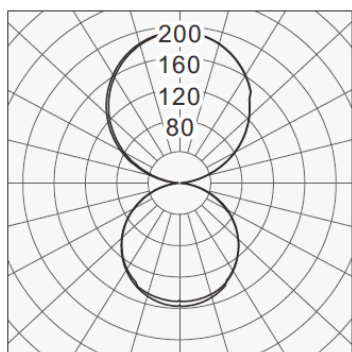

DASH UD 4

Linear Series (Direct / In Direct)

Length Options:

570mm, 850mm, 1130mm, 1690mm, 2000mm, 2250mm

TECHNICAL DATA

Product Code	BLU-DASH-UD-4
Wattage	54W (1130 mm)
Luminous Flux	2700K – 5150lm 3000K – 5200lm 4000K – 5250lm 6000K – 5300lm
Luminous Efficacy	>95lm/W
SDCM	<3
CRI	>83/93
Beam Angle	120°
Power Factor	>0.95
Working Voltage	220-240V AC, 50/60Hz
LED Driver	Integral
Control	Switched/1-10/DALI
Body Material	Extruded Aluminium
Optics	PMMA Diffuser
IP Rating	IP40
Working Temperature	-20°C to 40°C
Rated Life	50,000Hrs (L70)