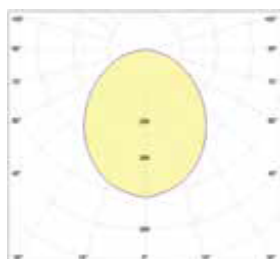

Length Options:

580mm, 1140mm, 1700mm, 2260mm

TECHNICAL DATA

Product Code	BLU-DASH-6-R
Wattage	36W (System Wattage)
Luminous Flux	2700K – 3390lm 3000K – 3460lm 4000K – 3530lm 6000K – 3600lm
Luminous Efficacy	>90lm/W
SDCM	<3
CRI	>83/93
Beam Angle	120°
Power Factor	>0.95
Working Voltage	220-240V AC, 50/60Hz
LED Driver	Integral
Control	Switched/1-10/DALI
Body Material	Extruded Aluminium
Optics	PMMA Diffuser
IP Rating	IP40
Working Temperature	-20°C to 40°C
Rated Life	50,000Hrs (L70)

ORDER INFORMATION

Product Code	X	YY	ZZ
BLU-DASH-6-58-18W	8 - CRI 83+	27 - 2700K	R - Recess
BLU-DASH-6-114-36W	9 - CRI 93+	30 - 3000K	
BLU-DASH-6-170-54W		40 - 4000K	
BLU-DASH-6-226-72W		60 - 6000K	
		TW – Tunable	
		White (27K-60K)	