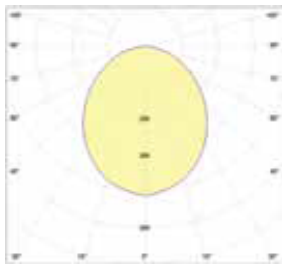

Length Options:

570mm, 1130mm, 1690mm, 2250mm

TECHNICAL DATA

Product Code	BLU-DASH-6
Wattage	36W (System Wattage)
Luminous Flux	2700K – 3390lm 3000K – 3460lm 4000K – 3530lm 6000K – 3600lm
Luminous Efficacy	>90lm/W
SDCM	<3
CRI	>83/93
Beam Angle	120°
Power Factor	>0.95
Working Voltage	220-240V AC, 50/60Hz
LED Driver	Integral
Control	Switched/1-10/DALI
Body Material	Extruded Aluminium
Optics	PMMA Diffuser
IP Rating	IP40
Working Temperature	-20°C to 40°C
Rated Life	50,000Hrs (L70)

ORDER INFORMATION

Product Code	X	YY	ZZ
BLU-DASH-6-57-18W	8 - CRI 83+	27 - 2700K	S – Suspend
BLU-DASH-6-113-36W	9 - CRI 93+	30 - 3000K	
BLU-DASH-6-169-54W		40 - 4000K	
BLU-DASH-6-225-72W		60 - 6000K	
		TW – Tunable White (27K-60K)	