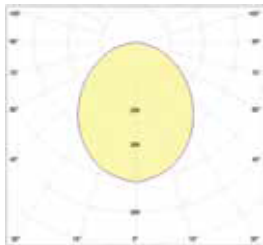

Length Options:

580mm, 1140mm, 1700mm, 2260mm

## TECHNICAL DATA

Product Code	BLU-DASH-4-R
Wattage	36W (System Wattage)
Luminous Flux	2700K – 3390lm 3000K – 3460lm 4000K – 3530lm 6000K – 3600lm
Luminous Efficacy	>90lm/W
SDCM	<3
CRI	>83/93
Beam Angle	120°
Power Factor	>0.95
Working Voltage	220-240V AC, 50/60Hz
LED Driver	Integral
Control	Switched/1-10/DALI
Body Material	Extruded Aluminium
Optics	PMMA Diffuser
IP Rating	IP40
Working Temperature	-20°C to 40°C
Rated Life	50,000Hrs (L70)