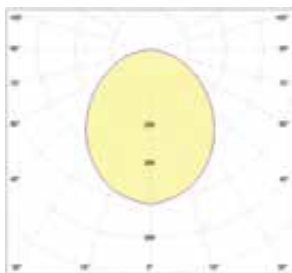

Length Options:

570mm, 1130mm, 1690mm, 2250mm

TECHNICAL DATA

Product Code	BLU-DASH-4
Wattage	36W (System Wattage)
Luminous Flux	2700K – 3390lm 3000K – 3460lm 4000K – 3530lm 6000K – 3600lm
Luminous Efficacy	>90lm/W
SDCM	<3
CRI	>83/93
Beam Angle	120°
Power Factor	>0.95
Working Voltage	220-240V AC, 50/60Hz
LED Driver	Integral
Control	Switched/1-10/DALI
Body Material	Extruded Aluminium
Optics	PMMA Diffuser
IP Rating	IP40
Working Temperature	-20°C to 40°C
Rated Life	50,000Hrs (L70)

ORDER INFORMATION

Product Code	X	YY	ZZ
BLU-DASH-4-57-18W	8 - CRI 83+	27 - 2700K	S – Suspend
BLU-DASH-4-113-36W	9 - CRI 93+	30 - 3000K	
BLU-DASH-4-169-54W		40 - 4000K	
BLU-DASH-4-225-72W		60 - 6000K	
		TW – Tunable White (27K-60K)	