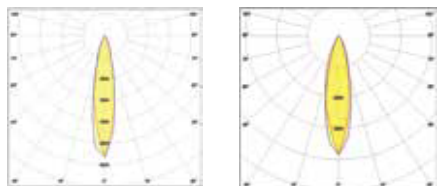

DART

DART W (Wall Wash)

TECHNICAL DATA

Code	Wattage	Luminous Flux				Size (L X W X H)mm	Cut out (mm)
		2700K	3000K	4000K	5000K		
BLU-DART-5	12W	980	1005	1030	1080	148 X 45 X 39	140 X 37
BLU-DART-10	23W	1970	1995	2020	2070	280 X 45 X 39	273 X 37
BLU-DART-15	35W	3050	3075	3100	3150	413 X 45 X 39	405 X 37
BLU-DART-W	12W	980	1005	1030	1080	135 X 42 X 58	128 X 35
BLU-DART-W2	23W	1970	1995	2020	2070	255 X 42 X 58	248 X 35

Luminous Efficacy

SDCM

CRI

Beam Angle

Working Voltage

LED Driver

Control

Body Material