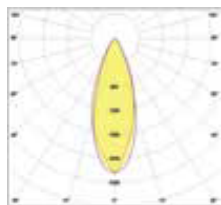

DART

DART W (Wall Wash)

TECHNICAL DATA

Code	Wattage	Luminous Flux				Size (L X W X H)mm	Cut out (mm)
		2700K	3000K	4000K	5000K		
BLU-DART-5	12W	980	1005	1030	1080	148 X 45 X 39	140 X 37
BLU-DART-10	23W	1970	1995	2020	2070	280 X 45 X 39	273 X 37
BLU-DART-15	35W	3050	3075	3100	3150	413 X 45 X 39	405 X 37
BLU-DART-W	12W	980	1005	1030	1080	135 X 42 X 58	128 X 35
BLU-DART-W2	23W	1970	1995	2020	2070	255 X 42 X 58	248 X 35

Luminous Efficacy

SDCM

CRI

Beam Angle

Working Voltage

LED Driver

Control

Body Material