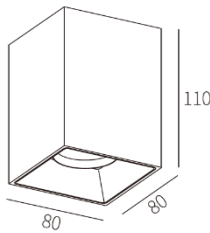

CEDO S0195

LED Square Ceiling Light

TECHNICAL DATA

Product Code	BLU-CEDO-S0195
Wattage	12W
Luminous Flux	2700K – 1000lm 3000K – 1020lm 4000K – 1050lm 6000K – 1100lm
Luminous Efficacy	>83lm/W
SDCM	<3
CRI	>85/95
Beam Angle	15/24/36°/55°
Drive Current	350mA
Input Voltage	36VDC
LED Driver	Remote
Control	Switched/0-10V/DALI
Body Material	Die cast Aluminum
Optics	PMMA
IP Rating	IP40
Working Temperature	-15°C to 40°C
Rated Life	50,000Hrs (L80)

ORDER INFORMATION

Product Code	XX	YY	ZZ
BLU-CEDO-S0195-12W	8 – 85 Ra	27 – 2700K	15 – 15D
	9 – 95 Ra	30 – 3000K	24 – 24D
		40 – 4000K	36 – 36D
		60 – 6000K	55 – 55D

Example: BLU-CEDO-S0195-12W-827-15

Specification subject to change without notice