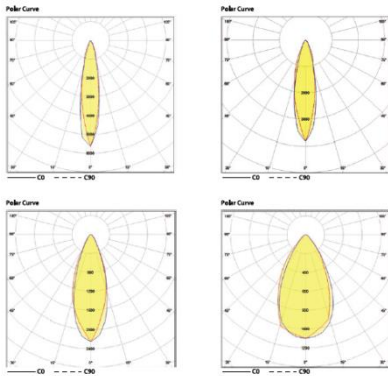

CEDO S0195

LED Square Ceiling Light

TECHNICAL DATA

Product Code	BLU-CEDO-S0195
Wattage	12W
Luminous Flux	2700K – 1000lm 3000K – 1020lm 4000K – 1050lm 6000K – 1100lm
Luminous Efficacy	>83lm/W
SDCM	<3
CRI	>85/95
Beam Angle	15/24/36°/55°
Drive Current	350mA
Input Voltage	36VDC
LED Driver	Remote
Control	Switched/0-10V/DALI
Body Material	Die cast Aluminum
Optics	PMMA
IP Rating	IP40
Working Temperature	-15°C to 40°C
Rated Life	50,000Hrs (L80)

ORDER INFORMATION

Product Code	XX	YY	ZZ
BLU-CEDO-S0195-12W	8 – 85 Ra	27 – 2700K	15 – 15D
	9 – 95 Ra	30 – 3000K	24 – 24D
		40 – 4000K	36 – 36D
		60 – 6000K	55 – 55D

Example: BLU-CEDO-S0195-12W-827-15

Specification subject to change without notice