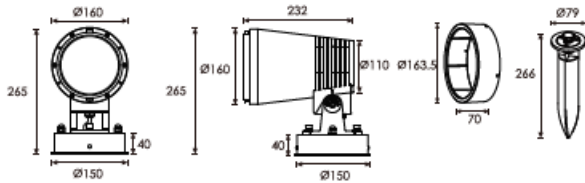

Beam R16

Outdoor Series

TECHNICAL DATA

<i>Product Code</i>	BLU-BEAM-R16
<i>Wattage</i>	44W
<i>Luminous Flux</i>	2700K – 3930lm 3000K – 3970lm 4000K – 4010lm 6000K – 4050lm
<i>Luminous Efficacy</i>	>90lm/W
<i>SDCM</i>	<3
<i>CRI</i>	>83
<i>Beam Angle</i>	9°/15°/20°/30°/45°
<i>Power Factor</i>	>0.95
<i>Working Voltage</i>	240 VAC, 50/60Hz
<i>LED Driver</i>	Integral
<i>Control</i>	Switched
<i>Body Material</i>	12# Die-casting dark grey powder coated aluminium
<i>Optics</i>	PMMA with tempered glass cover
<i>IP Rating</i>	IP66
<i>Working Temperature</i>	-20°C to 50°C
<i>Rated Life</i>	50,000Hrs (L70)

ORDER INFORMATION

Product Code	X	YY	ZZ
BLU-BEAM-R16-44W	8 - CRI 83+	27 - 2700K 30 - 3000K 40 - 4000K 60 - 6000K	9 - 9Deg 15 - 15Deg 20 - 20Deg 30 - 30Deg 45 - 45Deg

Example: BLU-BEAM-R16-44W-827

Specification subject to change without notice