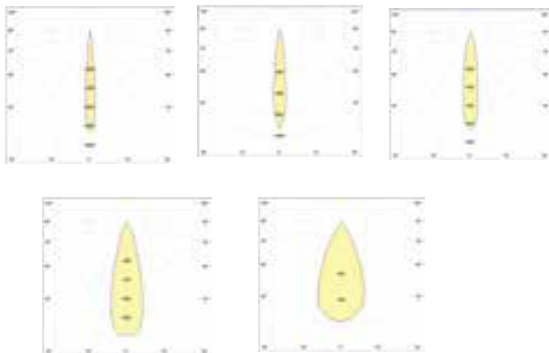

Beam R16

Outdoor Series

TECHNICAL DATA

<i>Product Code</i>	BLU-BEAM-R16
<i>Wattage</i>	44W
<i>Luminous Flux</i>	2700K – 3930lm 3000K – 3970lm 4000K – 4010lm 6000K – 4050lm
<i>Luminous Efficacy</i>	>90lm/W
<i>SDCM</i>	<3
<i>CRI</i>	>83
<i>Beam Angle</i>	9°/15°/20°/30°/45°
<i>Power Factor</i>	>0.95
<i>Working Voltage</i>	240 VAC, 50/60Hz
<i>LED Driver</i>	Integral
<i>Control</i>	Switched
<i>Body Material</i>	12# Die-casting dark grey powder coated aluminium
<i>Optics</i>	PMMA with tempered glass cover
<i>IP Rating</i>	IP66
<i>Working Temperature</i>	-20°C to 50°C
<i>Rated Life</i>	50,000Hrs (L70)

ORDER INFORMATION

Product Code	X	YY	ZZ
BLU-BEAM-R16-44W	8 - CRI 83+	27 - 2700K 30 - 3000K 40 - 4000K 60 - 6000K	9 - 9Deg 15 - 15Deg 20 - 20Deg 30 - 30Deg 45 - 45Deg

Example: BLU-BEAM-R16-44W-827

Specification subject to change without notice