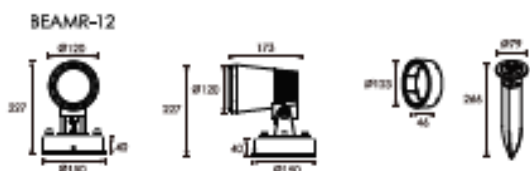

Beam R12

Outdoor Series

TECHNICAL DATA

<i>Product Code</i>	BLU-BEAM-R12
<i>Wattage</i>	23W
<i>Luminous Flux</i>	2700K – 1965lm 3000K – 1985lm 4000K – 2005lm 6000K – 2025lm
<i>Luminous Efficacy</i>	>85lm/W
<i>SDCM</i>	<3
<i>CRI</i>	>83
<i>Beam Angle</i>	9°/15°/20°/30°/45°
<i>Power Factor</i>	>0.95
<i>Working Voltage</i>	240 VAC, 50/60Hz
<i>LED Driver</i>	Integral
<i>Control</i>	Switched
<i>Body Material</i>	12# Die-casting dark grey powder coated aluminium
<i>Optics</i>	PMMA with tempered glass cover
<i>IP Rating</i>	IP66
<i>Working Temperature</i>	-20°C to 50°C
<i>Rated Life</i>	50,000Hrs (L70)