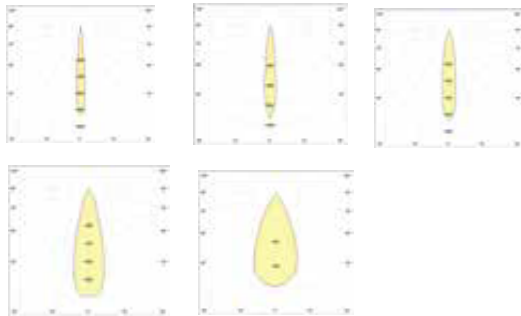

TECHNICAL DATA

Product Code	BLU-ACCNT-R15
Wattage	18W
Luminous Flux	2700K – 1790lm 3000K – 1810lm 4000K – 1830lm 6000K – 1850lm
Luminous Efficacy	>90lm/W
SDCM	<3
CRI	>83
Beam Angle	9°/15°/20°/30°/45°
Power Factor	>0.95
Working Voltage	200-240 VAC, 50/60Hz
LED Driver	Integral
Control	Switched
Body Material	Die-cast Aluminium
Optics	PMMA with tempered glass cover
IP Rating	IP66
Working Temperature	-20°C to 50°C
Rated Life	50,000Hrs (L70)