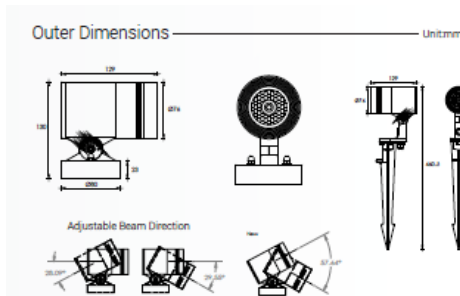

## TECHNICAL DATA

Product Code	BLU-SPEAR-R7
Wattage	10W
Luminous Flux	2700K – 920lm 3000K – 930lm 4000K – 940lm 6000K – 950lm
Luminous Efficacy	>90lm/W
SDCM	<3
CRI	>83
Beam Angle	15°/20°/25°/38°
Power Factor	>0.95
Working Voltage	200-240 VAC, 50/60Hz
LED Driver	Integral
Control	Switched
Body Material	Die-cast Aluminium
Optics	Multifaceted reflector with tempered glass cover
IP Rating	IP66
Working Temperature	-20°C to 50°C
Rated Life	50,000Hrs (L70)