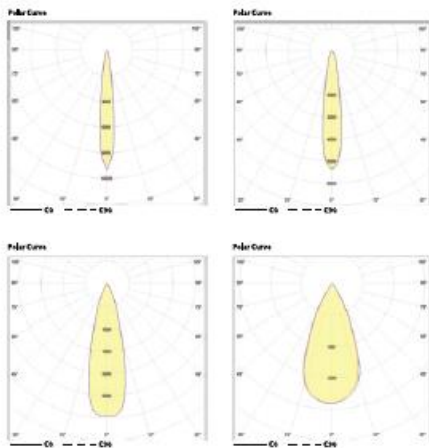

## TECHNICAL DATA

Product Code	BLU-SPEAR-R7
Wattage	10W
Luminous Flux	2700K – 920lm 3000K – 930lm 4000K – 940lm 6000K – 950lm
Luminous Efficacy	>90lm/W
SDCM	<3
CRI	>83
Beam Angle	15°/20°/25°/38°
Power Factor	>0.95
Working Voltage	200-240 VAC, 50/60Hz
LED Driver	Integral
Control	Switched
Body Material	Die-cast Aluminium
Optics	Multifaceted reflector with tempered glass cover
IP Rating	IP66
Working Temperature	-20°C to 50°C
Rated Life	50,000Hrs (L70)

## ORDER INFORMATION

Product Code	X	YY	ZZ
BLU-SPEAR-R7-10W	8 - CRI 83+	27 - 2700K 30 - 3000K 40 - 4000K 60 - 6000K	15 - 15Deg 20 - 20Deg 25 - 25Deg 38 - 38Deg

Example: BLU-SPEAR-R7-10W-827-15

Specification subject to change without notice