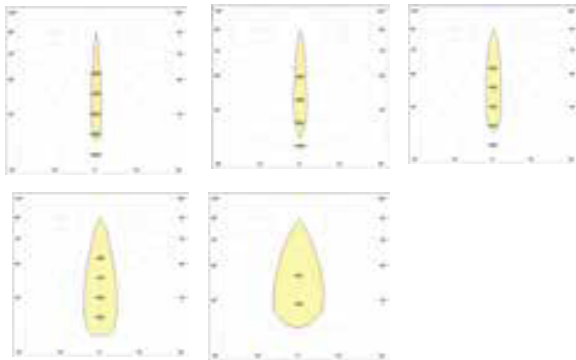

## TECHNICAL DATA

Product Code	BLU-SPEAR-R4
Wattage	3W
Luminous Flux	2700K – 154lm 3000K – 156lm 4000K – 158lm 6000K – 160lm
Luminous Efficacy	>50lm/W
SDCM	<3
CRI	>83
Beam Angle	9°/15°/20°/30°/45°
Power Factor	>0.95
Working Voltage	220-240 VAC, 50/60Hz
LED Driver	Integral
Control	Non-dimmable
Body Material	Die-cast Aluminium
Optics	Clear
IP Rating	IP66
Working Temperature	-20°C to 50°C
Rated Life	50,000Hrs (L70)

## ORDER INFORMATION

Product Code	X	YY	ZZ
BLU-SPEAR-R4-3W	8 - CRI 83+	27 - 2700K	9 - 9Deg
		30 - 3000K	15 - 15Deg
		40 - 4000K	20 - 20Deg
		60 - 6000K	30 - 30Deg
			45 - 45Deg

Example: BLU-SPEAR-R4-3W-827-9