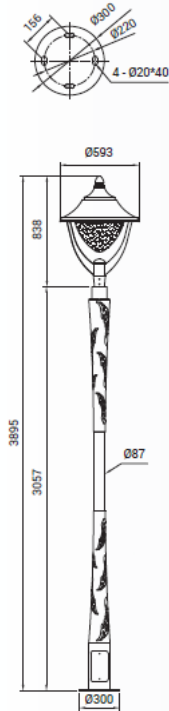

Boulevard 4

Outdoor Series

TECHNICAL DATA

<i>Product Code</i>	BLU-BLVD4
<i>Wattage</i>	50W
<i>Luminous Flux</i>	2700K – 3300lm 3000K – 3365lm 4000K – 3430lm 6000K – 3500lm
<i>Luminous Efficacy</i>	>70lm/W
<i>SDCM</i>	<4
<i>CRI</i>	>80
<i>Power Factor</i>	>0.95
<i>Working Voltage</i>	100-240V AC, 50/60Hz
<i>LED Driver</i>	Integral
<i>Control</i>	Switched
<i>Body Material</i>	Aluminium with anticorrosion treatment
<i>Optics</i>	Anodized aluminium
<i>IP Rating</i>	IP65
<i>Working Temperature</i>	-20°C to 50°C
<i>Rated Life</i>	50,000Hrs (L70)

ORDER INFORMATION

Product Code	X	YY
BLU-BLVD4-50W	8 - CRI 80+	27 - 2700K 30 - 3000K 40 - 4000K 60 - 6000K

Example: BLU-BLVD4-50W-827

Specification subject to change without notice