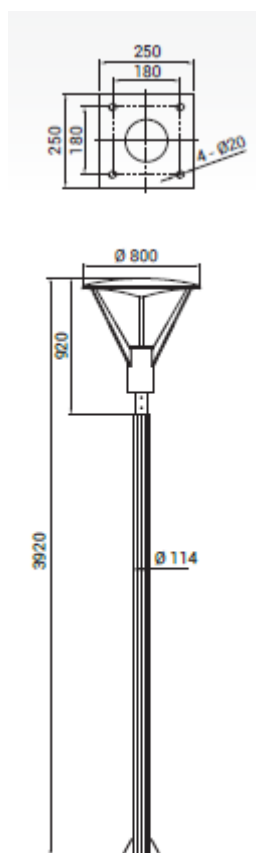

Boulevard 1

Outdoor Series

TECHNICAL DATA

<i>Product Code</i>	BLU-BLVD1
<i>Wattage</i>	40W
<i>Luminous Flux</i>	2700K – 2640lm 3000K – 2690lm 4000K – 2745lm 6000K – 2800lm
<i>Luminous Efficacy</i>	>70lm/W
<i>SDCM</i>	<4
<i>CRI</i>	>80
<i>Power Factor</i>	>0.95
<i>Working Voltage</i>	100-240 VAC, 50/60Hz
<i>LED Driver</i>	Integral
<i>Control</i>	Switched
<i>Body Material</i>	Aluminium with anticorrosion treatment
<i>Optics</i>	Anodized aluminium
<i>IP Rating</i>	IP65
<i>Working Temperature</i>	-20°C to 50°C
<i>Rated Life</i>	50,000Hrs (L70)

ORDER INFORMATION

Product Code	X	YY
BLU-BLVD1-40W-827	8 - CRI 80+	27 - 2700K 30 - 3000K 40 - 4000K 60 - 6000K

Example: BLU-BLVD1-40W-827

Specification subject to change without notice