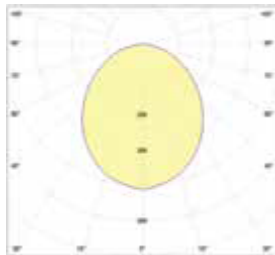

## TECHNICAL DATA

Product Code	BLU-DEIM4-50
Wattage	50W (System Wattage)
Luminous Flux	2700K – 4500lm 3000K – 4595lm 4000K – 46900lm 6000K – 4785lm
Luminous Efficacy	>90lm/W
SDCM	<3
CRI	>83/93
Beam Angle	120°
Power Factor	>0.95
Working Voltage	220-240 VAC, 50/60Hz
LED Driver	Integral
Control	Switched
Body Material	PC
Optics	PC diffuser
IP Rating	IP44
Working Temperature	-20°C to 40°C
Rated Life	50,000Hrs (L70)