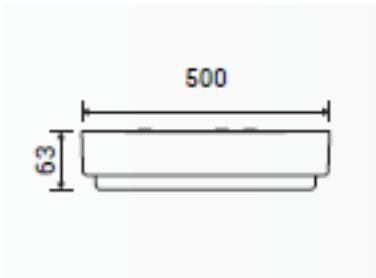

## TECHNICAL DATA

Product Code	BLU-DEIM4-50
Wattage	50W (System Wattage)
Luminous Flux	2700K – 4500lm 3000K – 4595lm 4000K – 46900lm 6000K – 4785lm
Luminous Efficacy	>90lm/W
SDCM	<3
CRI	>83/93
Beam Angle	120°
Power Factor	>0.95
Working Voltage	220-240 VAC, 50/60Hz
LED Driver	Integral
Control	Switched
Body Material	PC
Optics	PC diffuser
IP Rating	IP44
Working Temperature	-20°C to 40°C
Rated Life	50,000Hrs (L70)