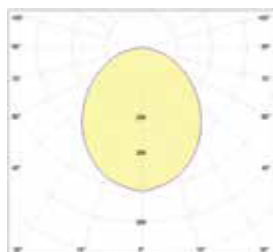

Deimos 28

Ceiling Light

TECHNICAL DATA

Product Code	BLU-DEIM-28		
Wattage	15W / 18W / 24W (System Wattage)		
Luminous Flux	15W	18W	24W
	2700K – 1125lm	1350lm	1800lm
	3000K – 1150lm	1380lm	1840lm
	4000K – 1175lm	1405lm	1880lm
	6000K – 1200lm	1435lm	1920lm
Luminous Efficacy	>80lm/W		
SDCM	<3		
CRI	>83/93		
Beam Angle	120°		
Power Factor	>0.95		
Working Voltage	220-240 VAC, 50/60Hz		
LED Driver	Integral		
Control	Switched		
Body Material	PC		
Optics	PC diffuser		
IP Rating	IP44		
Working Temperature	-20°C to 40°C		
Rated Life	50,000Hrs (L70)		

ORDER INFORMATION

Product Code	X	YY	ZZ
BLU-DEIM-28-15W	8 - CRI 83+	27 - 2700K	120 - 120Deg
BLU-DEIM-28-18W	9 - CRI 93+	30 - 3000K	
BLU-DEIM-28-24W		40 - 4000K	
		60 - 6000K	

Example: BLU-DEIM-28-24W-827