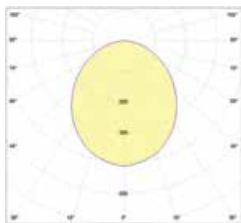

Pointe 115

Outdoor Series

TECHNICAL DATA

<i>Product Code</i>	BLU-POINTE-115
<i>Wattage</i>	4W
<i>Luminous Flux</i>	2700K – 345lm 3000K – 350lm 4000K – 355lm 6000K – 360lm
<i>Luminous Efficacy</i>	>90lm/W
<i>SDCM</i>	<4
<i>CRI</i>	>83/93
<i>Beam Angle</i>	120°
<i>Power Factor</i>	>0.95
<i>Working Voltage</i>	24 VDC
<i>LED Driver</i>	Remote
<i>Control</i>	Switched / 1-10V / DALI / DMV / SPI
<i>Body Material</i>	Die-cast Aluminium
<i>Optics</i>	PMMA
<i>IP Rating</i>	IP66
<i>Working Temperature</i>	-20°C to 50°C
<i>Rated Life</i>	50,000Hrs (L70)

ORDER INFORMATION

Product Code	X	YY	ZZ
BLU-POINTE-115-4W	8 - CRI 83+	27 - 2700K	120 - 120 Deg
	9 - CRI 93+	30 - 3000K	
		40 - 4000K	
		60 - 6000K	

Example: BLU-POINTE-115-4W-827

Specification subject to change without notice