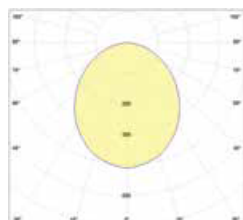

## TECHNICAL DATA

Product Code	BLU-POINTE-91-4W
Wattage	4W
Luminous Flux	2700K – 345lm 3000K – 350lm 4000K – 355lm 6000K – 360lm
Luminous Efficacy	>90lm/W
SDCM	<4
CRI	>83/93
Beam Angle	120°
Working Voltage	24 VDC
LED Driver	Remote
Control	Switched / 1-10V / DALI / DMX / SPI
Body Material	Die-cast Aluminium
Optics	PMMA
IP Rating	IP66
Working Temperature	-20°C to 50°C
Rated Life	50,000Hrs (L70)