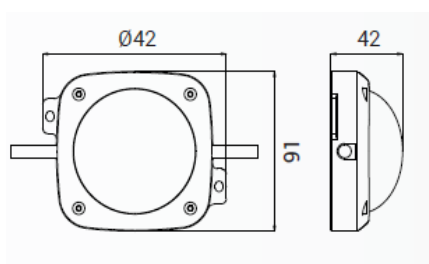

## TECHNICAL DATA

Product Code	BLU-POINTE-91-4W
Wattage	4W
Luminous Flux	2700K – 345lm 3000K – 350lm 4000K – 355lm 6000K – 360lm
Luminous Efficacy	>90lm/W
SDCM	<4
CRI	>83/93
Beam Angle	120°
Working Voltage	24 VDC
LED Driver	Remote
Control	Switched / 1-10V / DALI / DMX / SPI
Body Material	Die-cast Aluminium
Optics	PMMA
IP Rating	IP66
Working Temperature	-20°C to 50°C
Rated Life	50,000Hrs (L70)