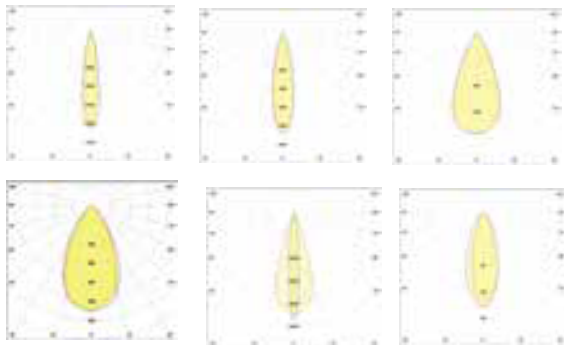

Specification subject to change without notice