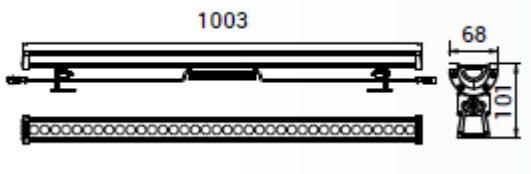

## TECHNICAL DATA

Product Code	BLU-GLINE-66
Wattage	48W
Luminous Flux	2700K – 4110lm 3000K – 4170lm 4000K – 4235lm 6000K – 4300lm
Luminous Efficacy	>80lm/W
SDCM	<4
CRI	>83/93
Beam Angle	15°/30°/45°/60°
Working Voltage	24 VDC
LED Driver	Remote
Control	Switched / 1-10V / DALI / DMX / SPI
Body Material	Extruded Aluminium
Optics	PMMA with tempered glass cover
IP Rating	IP66
Working Temperature	-20°C to 50°C
Rated Life	50,000Hrs (L70)