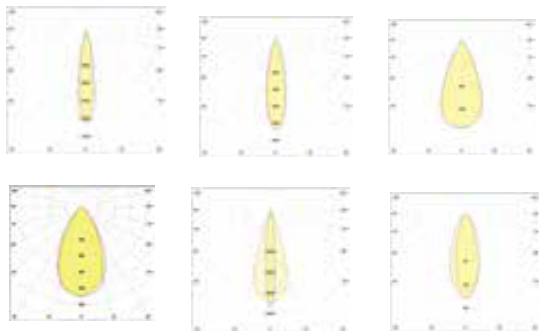

Specification subject to change without notice