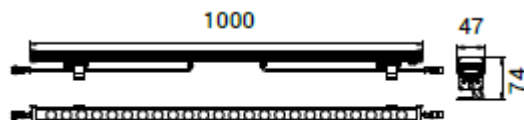

## TECHNICAL DATA

Product Code	BLU-GLINE-55
Wattage	24W
Luminous Flux	2700K – 2060lm 3000K – 2090lm 4000K – 2120lm 6000K – 2150lm
Luminous Efficacy	>80lm/W
SDCM	<4
CRI	>83/93
Beam Angle	15°/30°
Working Voltage	24 VDC
LED Driver	Remote
Control	Switched / 1-10V / DALI / DMX / SPI
Body Material	Extruded Aluminium
Optics	PMMA with tempered glass cover
IP Rating	IP66
Working Temperature	-20°C to 50°C
Rated Life	50,000Hrs (L70)