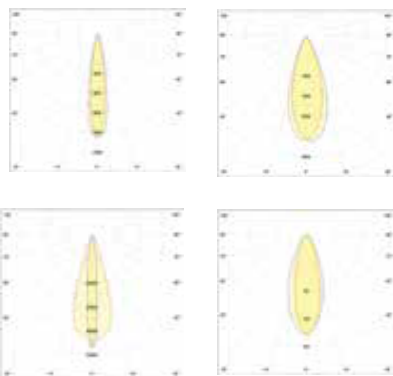

## TECHNICAL DATA

Product Code	BLU-GLINE-55
Wattage	24W
Luminous Flux	2700K – 2060lm 3000K – 2090lm 4000K – 2120lm 6000K – 2150lm
Luminous Efficacy	>80lm/W
SDCM	<4
CRI	>83/93
Beam Angle	15°/30°
Working Voltage	24 VDC
LED Driver	Remote
Control	Switched / 1-10V / DALI / DMX / SPI
Body Material	Extruded Aluminium
Optics	PMMA with tempered glass cover
IP Rating	IP66
Working Temperature	-20°C to 50°C
Rated Life	50,000Hrs (L70)