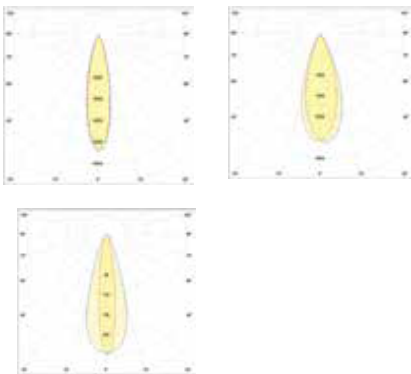

## TECHNICAL DATA

|                            |  |
|----------------------------|--|
| <i>Product Code</i>        | BLU-GLINE-33   |
| <i>Wattage</i>             | 12W  |
| <i>Luminous Flux</i>       | 2700K – 1055lm<br>3000K – 1070lm<br>4000K – 1085lm<br>6000K – 1100lm |
| <i>Luminous Efficacy</i>   | >85lm/W  |
| <i>SDCM</i>                | <4   |
| <i>CRI</i>                 | >83/93   |
| <i>Beam Angle</i>          | 30°/40°  |
| <i>Working Voltage</i>     | 24 VDC   |
| <i>LED Driver</i>          | Remote   |
| <i>Control</i>             | Switched / 1-10V / DALI / DMX / SPI                                  |
| <i>Body Material</i>       | Extruded Aluminium   |
| <i>Optics</i>              | PMMA with tempered glass cover                                       |
| <i>IP Rating</i>           | IP66   |
| <i>Working Temperature</i> | -20°C to 50°C  |
| <i>Rated Life</i>          | 50,000Hrs (L70)  |