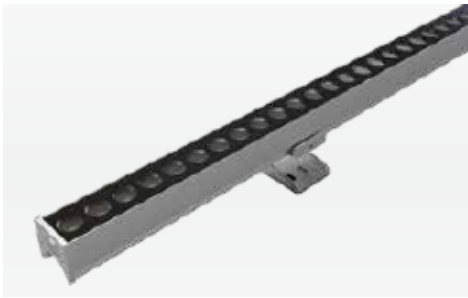

# Greenline 33

Outdoor Series

## TECHNICAL DATA

|                            |  |
|----------------------------|--|
| <i>Product Code</i>        | BLU-GLINE-33   |
| <i>Wattage</i>             | 12W  |
| <i>Luminous Flux</i>       | 2700K – 1055lm<br>3000K – 1070lm<br>4000K – 1085lm<br>6000K – 1100lm |
| <i>Luminous Efficacy</i>   | >85lm/W  |
| <i>SDCM</i>                | <4   |
| <i>CRI</i>                 | >83/93   |
| <i>Beam Angle</i>          | 30°/40°  |
| <i>Working Voltage</i>     | 24 VDC   |
| <i>LED Driver</i>          | Remote   |
| <i>Control</i>             | Switched / 1-10V / DALI / DMX / SPI                                  |
| <i>Body Material</i>       | Extruded Aluminium   |
| <i>Optics</i>              | PMMA with tempered glass cover                                       |
| <i>IP Rating</i>           | IP66   |
| <i>Working Temperature</i> | -20°C to 50°C  |
| <i>Rated Life</i>          | 50,000Hrs (L70)  |