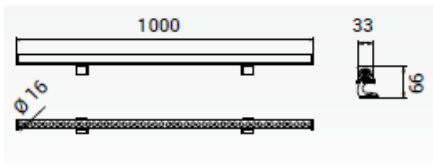

## TECHNICAL DATA

|                            |  |
|----------------------------|--|
| <i>Product Code</i>        | BLU-GLINE-33   |
| <i>Wattage</i>             | 12W  |
| <i>Luminous Flux</i>       | 2700K – 1055lm<br>3000K – 1070lm<br>4000K – 1085lm<br>6000K – 1100lm |
| <i>Luminous Efficacy</i>   | >85lm/W  |
| <i>SDCM</i>                | <4   |
| <i>CRI</i>                 | >83/93   |
| <i>Beam Angle</i>          | 30°/40°  |
| <i>Working Voltage</i>     | 24 VDC   |
| <i>LED Driver</i>          | Remote   |
| <i>Control</i>             | Switched / 1-10V / DALI / DMX / SPI                                  |
| <i>Body Material</i>       | Extruded Aluminium   |
| <i>Optics</i>              | PMMA with tempered glass cover                                       |
| <i>IP Rating</i>           | IP66   |
| <i>Working Temperature</i> | -20°C to 50°C  |
| <i>Rated Life</i>          | 50,000Hrs (L70)  |