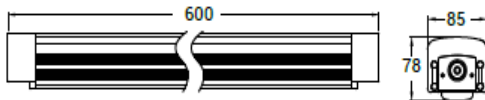

Clima Proof 60

Weatherproof

TECHNICAL DATA

Product Code	BLU-CLIMA-60
Wattage	22W (System Wattage)
Luminous Flux	2700K – 2595lm 3000K – 2645lm 4000K – 2695lm 6000K – 2750lm
Luminous Efficacy	>120lm/W
SDCM	<3
CRI	>83/93
Beam Angle	120°
Power Factor	>0.95
Working Voltage	220-240 VAC, 50/60Hz
LED Driver	Integral
Control	Switched / 1-10V / DALI
Body Material	Extruded Aluminium
Optics	PC Diffuser
IP Rating	IP65
Working Temperature	-20°C to 50°C
Rated Life	50,000Hrs (L70)