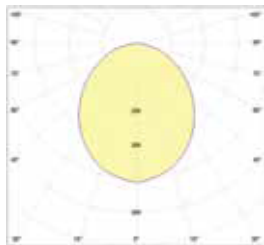

Clima Proof 60

Weatherproof

TECHNICAL DATA

Product Code	BLU-CLIMA-60
Wattage	22W (System Wattage)
Luminous Flux	2700K – 2595lm 3000K – 2645lm 4000K – 2695lm 6000K – 2750lm
Luminous Efficacy	>120lm/W
SDCM	<3
CRI	>83/93
Beam Angle	120°
Power Factor	>0.95
Working Voltage	220-240 VAC, 50/60Hz
LED Driver	Integral
Control	Switched / 1-10V / DALI
Body Material	Extruded Aluminium
Optics	PC Diffuser
IP Rating	IP65
Working Temperature	-20°C to 50°C
Rated Life	50,000Hrs (L70)