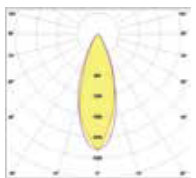

1600

TECHNICAL DATA

Product Code	BLU-DTRAK	
Wattage	40W / 60W (System Wattage)	
Luminous Flux	40W	60W
	2700K – 4520lm	6215lm
	3000K – 4610lm	6340lm
	4000K – 4705lm	6470lm
	5000K – 4800lm	6600lm
Luminous Efficacy	>120lm/W	
SDCM	<3	
CRI	>83/93	
Beam Angle	30°/60°/90°	
Power Factor	>0.95	
Working Voltage	220-240 VAC, 50/60Hz	
LED Driver	Integral	
Control	Switched / 1-10V / DALI	
Body Material	Die-cast Aluminium	
Optics	Clear	
IP Rating	IP20	
Working Temperature	-20°C to 40°C	
Rated Life	50,000Hrs (L70)	