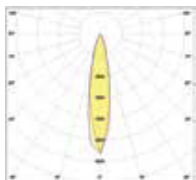

1600

TECHNICAL DATA

Product Code	BLU-DTRAK	
Wattage	40W / 60W (System Wattage)	
Luminous Flux	40W	60W
	2700K – 4520lm	6215lm
	3000K – 4610lm	6340lm
	4000K – 4705lm	6470lm
	5000K – 4800lm	6600lm
Luminous Efficacy	>120lm/W	
SDCM	<3	
CRI	>83/93	
Beam Angle	30°/60°/90°	
Power Factor	>0.95	
Working Voltage	220-240 VAC, 50/60Hz	
LED Driver	Integral	
Control	Switched / 1-10V / DALI	
Body Material	Die-cast Aluminium	
Optics	Clear	
IP Rating	IP20	
Working Temperature	-20°C to 40°C	
Rated Life	50,000Hrs (L70)	