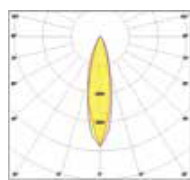

1600

TECHNICAL DATA

Product Code	BLU-DTRAK	
Wattage	40W / 60W (System Wattage)	
Luminous Flux	40W	60W
	2700K – 4520lm	6215lm
	3000K – 4610lm	6340lm
	4000K – 4705lm	6470lm
	5000K – 4800lm	6600lm
Luminous Efficacy	>120lm/W	
SDCM	<3	
CRI	>83/93	
Beam Angle	30°/60°/90°	
Power Factor	>0.95	
Working Voltage	220-240 VAC, 50/60Hz	
LED Driver	Integral	
Control	Switched / 1-10V / DALI	
Body Material	Die-cast Aluminium	
Optics	Clear	
IP Rating	IP20	
Working Temperature	-20°C to 40°C	
Rated Life	50,000Hrs (L70)	