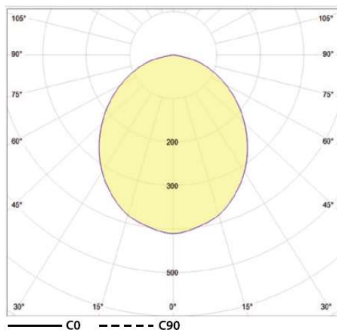

ECO 3 HE

High Efficiency Weatherproof LED Light

SIZE (L*W*H) **INSTALL SIZE (A/B)**

600*99*72	400/35
1200*99*72	900/35
1500*99*72	1200/35

Polar Curve

TECHNICAL DATA

Code	Wattage	Luminous Flux				Size LxWxH (mm)
		2700K	3000K	4000K	6000K	
ECO-3-HE-60	24W	3105	3150	3195	3240	600x99x72
ECO-3-HE-120	32W	4160	4320	4480	4640	1200x99x72
ECO-3-HE-120	40W	5245	5295	5350	5400	1200x99x72
ECO-3-HE-150	50W	6550	6615	6680	6750	1500x99x72
ECO-3-HE-150	60W	7860	7940	8020	8100	1500x99x72

Luminous Efficacy Up to 135lm/W

SDCM <3

CRI >83/93

Beam Angle 120°

Power Factor 0.95

Working Voltage 220-240VAC, 50/60Hz

LED Driver Integral

Control Switched