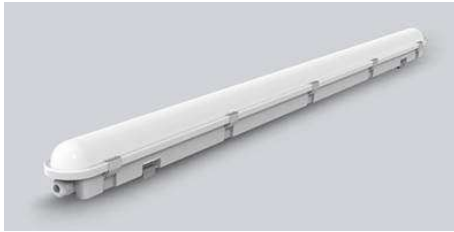

ECO 3 HE

High Efficiency Weatherproof LED Light

SIZE (L*W*H) **INSTALL SIZE (A/B)**

600*99*72	400/35
1200*99*72	900/35
1500*99*72	1200/35

Polar Curve

TECHNICAL DATA

Code	Wattage	Luminous Flux				Size LxWxH (mm)
		2700K	3000K	4000K	6000K	
ECO-3-HE-60	24W	3105	3150	3195	3240	600x99x72
ECO-3-HE-120	32W	4160	4320	4480	4640	1200x99x72
ECO-3-HE-120	40W	5245	5295	5350	5400	1200x99x72
ECO-3-HE-150	50W	6550	6615	6680	6750	1500x99x72
ECO-3-HE-150	60W	7860	7940	8020	8100	1500x99x72

Special Feature Option Integral Motion Sensor (ON/OFF)
Integral Emergency Kit

Body Material Polycarbonate

Diffuser Polycarbonate

IP Rating IP65

Working Temperature -15°C to 50°C

Rated Life 50,000Hrs (L70)

IK08