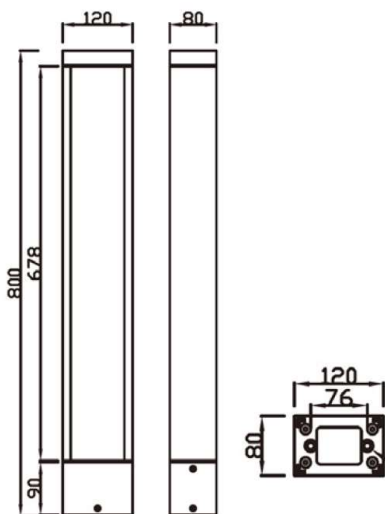

IK10

TECHNICAL DATA

Product Code	BLU-STK-W
Wattage	5W
Luminous Flux	5W 2700K – 290m 3000K – 300lm 4000K – 310m 6000K – 320lm
Luminous Efficacy	>60lm/W
SDCM	<3
CRI	>80
Power Factor	>0.95
Working Voltage	100-240 VAC, 50/60Hz
LED Driver	Integral
Control	Switched
Body Material	Aluminium
Optics	PMMA
IP Rating	IP65
Working Temperature	-20°C to 50°C
Rated Life	50,000Hrs (L70)

ORDER INFORMATION

Product Code	X	YY
BLU-STK-W-5W	8 - CRI 80+	27 - 2700K 30 - 3000K 40 - 4000K 60 - 6000K

Example: BLU-STK-W-5W-827

Specification subject to change without notice