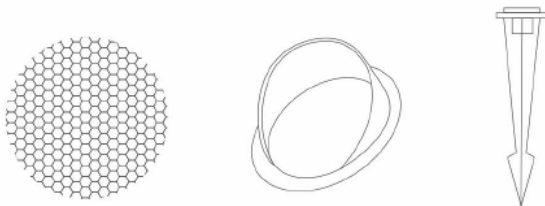

## TECHNICAL DATA

Product Code	BLU-SPEAR-RQ	
Wattage	7W/10W	
Luminous Flux	7W	10W
	2700K – 700lm	1000lm
	3000K – 710lm	1014lm
	4000K – 720lm	1029lm
	5000K – 730lm	1043lm
Luminous Efficacy	>100 lm/W	
SDCM	<3	
CRI	>83/93	
Beam Angle	24°	
Input Voltage	220-240VAC, 50/60Hz	
LED Driver	Integral/Remote	
Control	Switched (Integral) DALI & 0-10V (Remote)	
Body Material	Die cast Aluminum	
Optics	Tempered Glass	
IP Rating	IP66	
IK Rating	IK08	
Working Temperature	-20°C to 50°C	
Rated Life	50,000Hrs (L70)	

## ORDER CONFORMATION

Product Code	XX	YY	ZZ
BLU-SPEAR-R6Q-7W	8-83CRI	27-2700K	24 – 24°
BLU-SPEAR-R6Q-10W	9-93CRI	30-3000K	

Example: BLU-SPEAR-R6Q-7W-830-24

Specification subject to change without notice