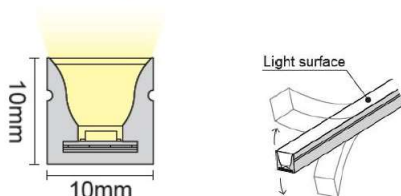

1010H (Horizontal Bending)

1010V (Vertical Bending)

TECHNICAL DATA

Wattage	Luminous Flux (lm)			
	2700K	3000K	4000K	6000K
6W	480	500	520	540
9W	720	740	760	780
12W	960	980	1000	1020

Luminous Efficacy >80lm/W

SDCM <3

CRI >83/93

Beam Angle 120°

Working Voltage 24VDC

LED Driver Remote

Control Switched / 1-10V / DALI

Body Material Silicone & Aluminium

Diffuser Silicone

IP Rating / IK Rating IP67 / IK07

Working Temperature -20°C to 50°C

Rated Life 50,000Hrs (L70)

ORDER INFORMATION

Product Code	X	YY	ZZ
BLU-GFLX-1010H/V-6W	8 - CRI 83+	27 – 2700K	IP67-IP67
BLU-GFLX-1010H/V-9W	9 - CRI 93+	30 – 3000K	
BLU-GFLX-1010H/V-12W		40 – 4000K	
		60 – 6000K	