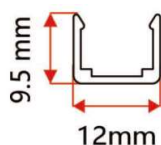

1010H (Horizontal Bending)

1010V (Vertical Bending)

TECHNICAL DATA

Wattage	Luminous Flux (lm)			
	2700K	3000K	4000K	6000K
6W	480	500	520	540
9W	720	740	760	780
12W	960	980	1000	1020

Luminous Efficacy >80lm/W

SDCM <3

CRI >83/93

Beam Angle 120°

Working Voltage 24VDC

LED Driver Remote

Control Switched / 1-10V / DALI

Body Material Silicone & Aluminium

Diffuser Silicone

IP Rating / IK Rating IP67 / IK07

Working Temperature -20°C to 50°C

Rated Life 50,000Hrs (L70)

ORDER INFORMATION

Product Code	X	YY	ZZ
BLU-GFLX-1010H/V-6W	8 - CRI 83+	27 – 2700K	IP67-IP67
BLU-GFLX-1010H/V-9W	9 - CRI 93+	30 – 3000K	
BLU-GFLX-1010H/V-12W		40 – 4000K	
		60 – 6000K	