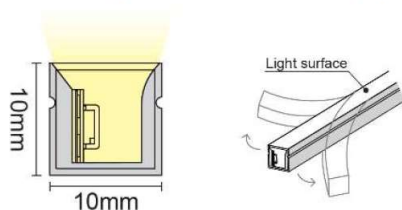

1010H (Horizontal Bending)

1010V (Vertical Bending)

TECHNICAL DATA

Wattage	Luminous Flux (lm)			
	2700K	3000K	4000K	6000K
6W	480	500	520	540
9W	720	740	760	780
12W	960	980	1000	1020

Luminous Efficacy >80lm/W

SDCM <3

CRI >83/93

Beam Angle 120°

Working Voltage 24VDC

LED Driver Remote

Control Switched / 1-10V / DALI

Body Material Silicone & Aluminium

Diffuser Silicone

IP Rating / IK Rating IP67 / IK07

Working Temperature -20°C to 50°C

Rated Life 50,000Hrs (L70)

ORDER INFORMATION

Product Code	X	YY	ZZ
BLU-GFLX-1010H/V-6W	8 - CRI 83+	27 – 2700K	IP67-IP67
BLU-GFLX-1010H/V-9W	9 - CRI 93+	30 – 3000K	
BLU-GFLX-1010H/V-12W		40 – 4000K	
		60 – 6000K	