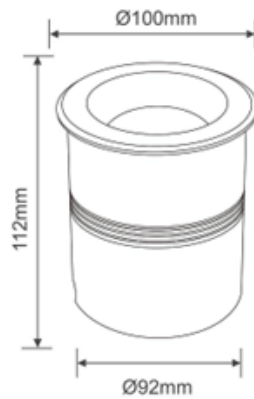

## TECHNICAL DATA

Product Code	BLU-ROOTZ-R10Q	
Wattage	10W / 13W	
Luminous Flux	10W	13W
	2700K – 950lm	1235lm
	3000K – 960lm	1250lm
	4000K – 970lm	1265lm
	6000K – 980lm	1280lm
Luminous Efficacy	>95lm/W	
SDCM	<3	
CRI	>83 / 93	
Beam Angle	10° / 15° / 24° / 38° / 60°	
Power Factor	>0.95	
Working Voltage	220 - 240V AC, 24 VDC	
LED Driver	Integral (Switched) / Remote (Dimmable)	
Control	Switched / 0-10V / DALI	
Body Material	Die Cast Aluminium with SS Trim	
Diffuser	Tempered Glass	
IP Rating	IP67	
IK Rating	IK10	
Working Temperature	-20°C to 50°C	
Rated Life	50,000Hrs (L70)	