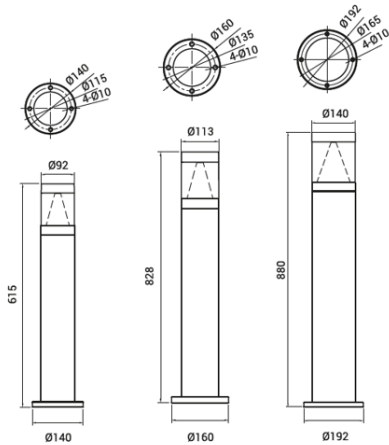

STAKE CONE Mini

Outdoor Bollard Light

TECHNICAL DATA

Product Code	BLU-STKC
Wattage	20W
Luminous Flux	2700K – 1500lm 3000K – 1550lm 4000K – 1600lm 6000K – 1650lm
Luminous Efficacy	>75lm/W
SDCM	<3
CRI	>80
Beam Angle	360°
Power Factor	>0.95
Working Voltage	100-240 VAC, 50/60Hz
LED Driver	Integral
Control	Switched
Body Material	Aluminium
Diffuser	Polycarbonate
IP Rating	IP65
Working Temperature	-20°C to 50°C
Rated Life	50,000Hrs (L70)

ORDER INFORMATION

Product Code	X	YY	ZZ
BLU-STKC-20W	8 - CRI 80+	27 - 2700K 30 - 3000K 40 - 4000K 60 - 6000K	IP65 – IP65

Example: BLU-STKC--20W-827-IP65

Specification subject to change without notice