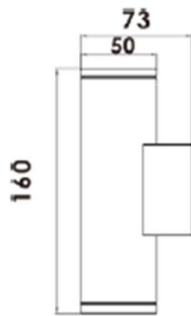

DOUP R Series

Outdoor Light

2X5W

DOUP R5