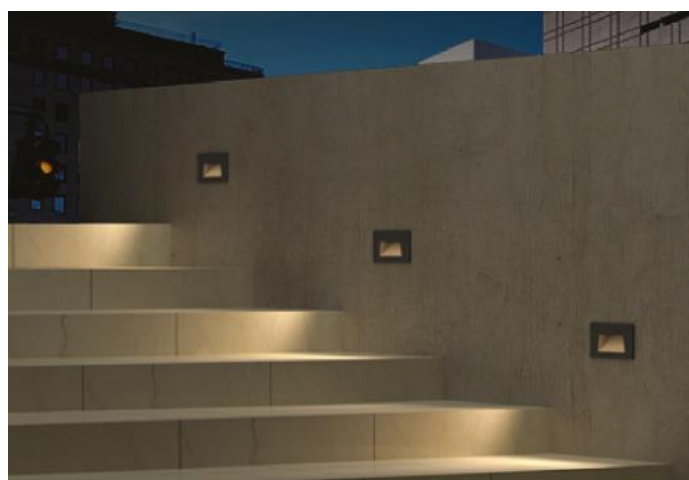

# STEPZ H18 & H18B

Wall Recessed Step Light Series

BLU-STEPZ-H18

BLU-STEPZ-H18B

## TECHNICAL DATA

Product Code	BLU-STEPZ-H18 / H18B
Wattage	6W
Luminous Flux	2700K – 122lm 3000K – 124lm 4000K – 126lm 6000K – 128lm
Luminous Efficacy	> 20lm/W
SDCM	<3
CRI	>83
Beam Angle	Asymmetric
Power Factor	>0.95
Working Voltage	220-240V AC, 50/60Hz
LED Driver	Integral
Control	Switched / DALI (Remote Driver)
Body Material	Die-cast Aluminium
Optics	Tempered glass
IP Rating	IP65
Working Temperature	-20°C to 50°C
Rated Life	50,000Hrs (L70)