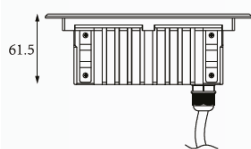

# STEPZ H18 & H18B

Wall Recessed Step Light Series

BLU-STEPZ-H18

BLU-STEPZ-H18B

## TECHNICAL DATA

Product Code	BLU-STEPZ-H18 / H18B
Wattage	6W
Luminous Flux	2700K – 122lm 3000K – 124lm 4000K – 126lm 6000K – 128lm
Luminous Efficacy	> 20lm/W
SDCM	<3
CRI	>83
Beam Angle	Asymmetric
Power Factor	>0.95
Working Voltage	220-240V AC, 50/60Hz
LED Driver	Integral
Control	Switched / DALI (Remote Driver)
Body Material	Die-cast Aluminium
Optics	Tempered glass
IP Rating	IP65
Working Temperature	-20°C to 50°C
Rated Life	50,000Hrs (L70)