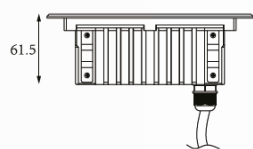

# STEPZ H18 & H18B

Wall Recessed Step Light Series

BLU-STEPZ-H18

BLU-STEPZ-H18B

## TECHNICAL DATA

Product Code	BLU-STEPZ-H18 / H18B
Wattage	6W
Luminous Flux	2700K – 122lm 3000K – 124lm 4000K – 126lm 6000K – 128lm
Luminous Efficacy	> 20lm/W
SDCM	<3
CRI	>83
Beam Angle	Asymmetric
Power Factor	>0.95
Working Voltage	220-240V AC, 50/60Hz
LED Driver	Integral
Control	Switched / DALI (Remote Driver)
Body Material	Die-cast Aluminium
Optics	Tempered glass
IP Rating	IP65
Working Temperature	-20°C to 50°C
Rated Life	50,000Hrs (L70)