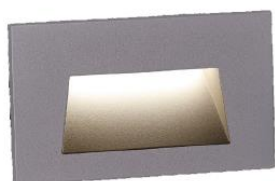

# STEPZ H18 & H18B

Wall Recessed Step Light Series

BLU-STEPZ-H18

BLU-STEPZ-H18B

## TECHNICAL DATA

Product Code	BLU-STEPZ-H18 / H18B
Wattage	6W
Luminous Flux	2700K – 122lm 3000K – 124lm 4000K – 126lm 6000K – 128lm
Luminous Efficacy	> 20lm/W
SDCM	<3
CRI	>83
Beam Angle	Asymmetric
Power Factor	>0.95
Working Voltage	220-240V AC, 50/60Hz
LED Driver	Integral
Control	Switched / DALI (Remote Driver)
Body Material	Die-cast Aluminium
Optics	Tempered glass
IP Rating	IP65
Working Temperature	-20°C to 50°C
Rated Life	50,000Hrs (L70)