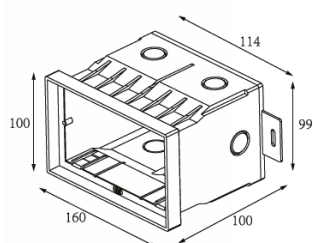

## TECHNICAL DATA

Product Code	BLU-STEPZ-H18 / H18B
Wattage	6W
Luminous Flux	2700K – 122lm 3000K – 124lm 4000K – 126lm 6000K – 128lm
Luminous Efficacy	> 20lm/W
SDCM	<3
CRI	>83
Beam Angle	Asymmetric
Power Factor	>0.95
Working Voltage	220-240V AC, 50/60Hz
LED Driver	Integral
Control	Switched / DALI (Remote Driver)
Body Material	Die-cast Aluminium
Optics	Tempered glass
IP Rating	IP65
Working Temperature	-20°C to 50°C
Rated Life	50,000Hrs (L70)