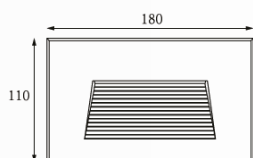

# STEPZ H18 & H18B

Wall Recessed Step Light Series

BLU-STEPZ-H18

BLU-STEPZ-H18B

## TECHNICAL DATA

Product Code	BLU-STEPZ-H18 / H18B
Wattage	6W
Luminous Flux	2700K – 122lm 3000K – 124lm 4000K – 126lm 6000K – 128lm
Luminous Efficacy	> 20lm/W
SDCM	<3
CRI	>83
Beam Angle	Asymmetric
Power Factor	>0.95
Working Voltage	220-240V AC, 50/60Hz
LED Driver	Integral
Control	Switched / DALI (Remote Driver)
Body Material	Die-cast Aluminium
Optics	Tempered glass
IP Rating	IP65
Working Temperature	-20°C to 50°C
Rated Life	50,000Hrs (L70)