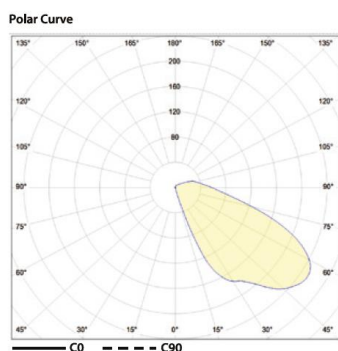

## TECHNICAL DATA

Product Code	BLU-STEPZ-H18 / H18B
Wattage	6W
Luminous Flux	2700K – 122lm 3000K – 124lm 4000K – 126lm 6000K – 128lm
Luminous Efficacy	> 20lm/W
SDCM	<3
CRI	>83
Beam Angle	Asymmetric
Power Factor	>0.95
Working Voltage	220-240V AC, 50/60Hz
LED Driver	Integral
Control	Switched / DALI (Remote Driver)
Body Material	Die-cast Aluminium
Optics	Tempered glass
IP Rating	IP65
Working Temperature	-20°C to 50°C
Rated Life	50,000Hrs (L70)