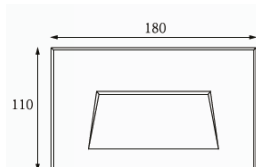

# STEPZ H18 & H18B

Wall Recessed Step Light Series

BLU-STEPZ-H18

BLU-STEPZ-H18B

## TECHNICAL DATA

Product Code	BLU-STEPZ-H18 / H18B
Wattage	6W
Luminous Flux	2700K – 122lm 3000K – 124lm 4000K – 126lm 6000K – 128lm
Luminous Efficacy	> 20lm/W
SDCM	<3
CRI	>83
Beam Angle	Asymmetric
Power Factor	>0.95
Working Voltage	220-240V AC, 50/60Hz
LED Driver	Integral
Control	Switched / DALI (Remote Driver)
Body Material	Die-cast Aluminium
Optics	Tempered glass
IP Rating	IP65
Working Temperature	-20°C to 50°C
Rated Life	50,000Hrs (L70)