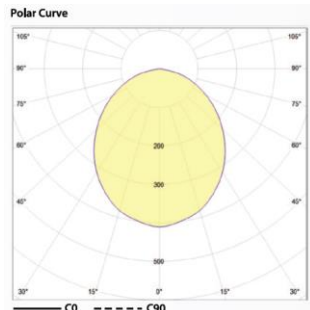

PHOBOS 22 & 28

Ceiling / Wall Mounted Light

Phobos 22 & 28

TECHNICAL DATA

Code	Wattage	Luminous Flux				Size Ø x H (mm)
		2700K	3000K	4000K	6000K	
PHOB-22	8W	600	615	630	645	220x60
PHOB-22	12W	900	920	940	960	220x60
PHOB-22	15W	1125	1150	1175	1200	220x60
PHOB-28	15W	1125	1150	1175	1200	280x60
PHOB-28	18W	1350	1380	1405	1435	280x60
PHOB-28	24W	1800	1840	1880	1920	280x60

Luminous Efficacy >75lm/W

SDCM <3

CRI >83/93

Beam Angle 120°

Power Factor >0.95

Working Voltage 220-240 VAC, 50/60Hz

LED Driver Integral

Control Switched