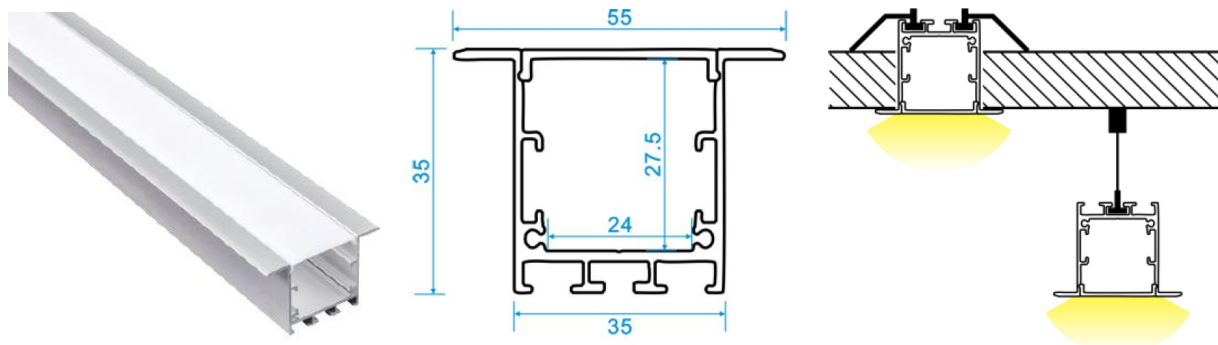

# EXTRU 5535

Aluminium Extrusion Profile

## TECHNICAL DETAIL

Description	Material	Code Reference
Aluminium Profile	6063-T5 Aluminium	BLU-EXTRU-CH
Diffuser	OPAL / Clear	BLU-EXTRU-DF
End Cap	Plastic / Aluminium	BLU-EXTRU-EC
Monting Clip	Stainless Steel	BLU-EXTRU-CLP

## ORDER INFORMATION

Product Code	XX	YY
BLU-EXTRU-CH	R5535	0.5M
BLU-EXTRU-CH	P5535	1M
		1.5M
		2M
		2.5M
		3M

Example: BLU-EXTRU-CH-R5535-1M

*Specification subject to change without notice*