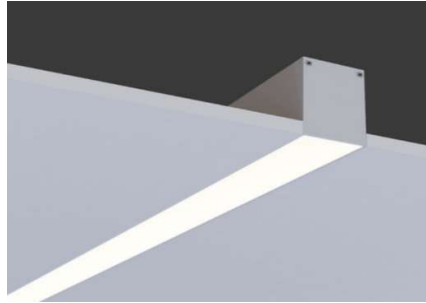

DASH Series

Continuous Linear Light

DASH – Surface (S)

DASH – Recessed (R)

DASH – Suspended (SP)

TECHNICAL DATA

DASH-3

DASH-5

DASH-6

DASH-7

DASH-10

Mounting Options

Connector Options

180 deg Straight

L- Shape

T - Shape