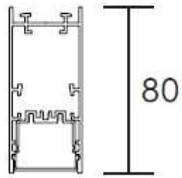

DASH Series

Continuous Linear Light

DASH – Surface (S)

DASH – Recessed (R)

DASH – Suspended (SP)

TECHNICAL DATA

DASH-3

DASH-5

DASH-6

DASH-7

DASH-10

Mounting Options

Connector Options

180 deg Straight

L- Shape

T - Shape

X - Shape

TECHNICAL DATA

Length (mm)	Wattage	Luminuous Flux			
		2700K	3000K	4000K	6000K
570	18W	1740	1770	1800	1830
1130	36W	3540	3570	3600	3630
1410	45W	4440	4470	4500	4530
1690	54W	5340	5370	5400	5430
2250	72W	7140	7170	7200	7230

ACCESSORIES

ORDER INFORMATION

Product Code	Width	Length	Wattage	X	YY	Z
BLU-DASH	3 – 35mm	57 – 570mm	18W	8 - CRI 83+	27 -2700K	S - Surface
	5 – 50mm	113 – 1130mm	36W	9 - CRI 93+	30 -3000K	R - Recessed
	6 – 65mm	141 – 1410mm	45W		40 -4000K	SP - Suspended
	7 – 75mm	169 – 1690mm	54W		60 -6000K	
	10 – 100mm	225 – 2250mm	72W			