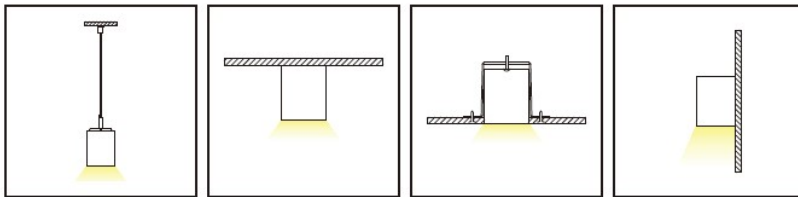

DASH Series

Continuous Linear Light

DASH – Surface (S)

DASH – Recessed (R)

DASH – Suspended (SP)

TECHNICAL DATA

DASH-3

DASH-5

DASH-6

DASH-7

DASH-10

Mounting Options

Connector Options

180 deg Straight

L- Shape

T - Shape

X - Shape

TECHNICAL DATA

Length (mm)	Wattage	Luminuous Flux			
		2700K	3000K	4000K	6000K
570	18W	1740	1770	1800	1830
1130	36W	3540	3570	3600	3630
1410	45W	4440	4470	4500	4530
1690	54W	5340	5370	5400	5430
2250	72W	7140	7170	7200	7230