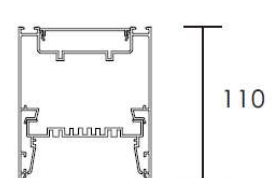

DASH Series

Continuous Linear Light

DASH – Surface (S)

DASH – Recessed (R)

DASH – Suspended (SP)

TECHNICAL DATA

DASH-3

DASH-5

DASH-6

DASH-7

DASH-10

Mounting Options

Connector Options

180 deg Straight

L- Shape

T - Shape

X - Shape

TECHNICAL DATA

Length (mm)	Wattage	Luminuous Flux			
		2700K	3000K	4000K	6000K
570	18W	1740	1770	1800	1830
1130	36W	3540	3570	3600	3630
1410	45W	4440	4470	4500	4530
1690	54W	5340	5370	5400	5430
2250	72W	7140	7170	7200	7230

ACCESSORIES

ORDER INFORMATION

Product Code	Width	Length	Wattage	X	YY	Z
BLU-DASH	3 – 35mm	57 – 570mm	18W	8 - CRI 83+	27 -2700K	S - Surface
	5 – 50mm	113 – 1130mm	36W	9 - CRI 93+	30 -3000K	R - Recessed
	6 – 65mm	141 – 1410mm	45W		40 -4000K	SP - Suspended
	7 – 75mm	169 – 1690mm	54W		60 -6000K	
	10 – 100mm	225 – 2250mm	72W			