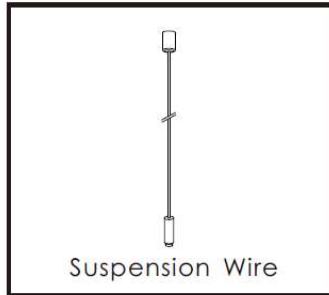

DASH Series

Continuous Linear Light

DASH – Surface (S)

DASH – Recessed (R)

DASH – Suspended (SP)

TECHNICAL DATA

DASH-3

DASH-5

DASH-6

DASH-7

DASH-10

Mounting Options

Connector Options

180 deg Straight

L- Shape

T - Shape

ACCESSORIES

ORDER INFORMATION

Product Code	Width	Length	Wattage	X	YY	Z
BLU-DASH	3 – 35mm	57 – 570mm	18W	8 - CRI 83+	27 -2700K	S - Surface
	5 – 50mm	113 – 1130mm	36W	9 - CRI 93+	30 -3000K	R - Recessed
	6 – 65mm	141 – 1410mm	45W		40 -4000K	SP - Suspended
	7 – 75mm	169 – 1690mm	54W		60 -6000K	
	10 – 100mm	225 – 2250mm	72W			