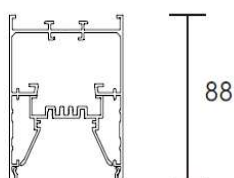

DASH Series

Continuous Linear Light

DASH – Surface (S)

DASH – Recessed (R)

DASH – Suspended (SP)

TECHNICAL DATA

DASH-3

DASH-5

DASH-6

DASH-7

DASH-10

Mounting Options

Connector Options

180 deg Straight

L- Shape

T - Shape

X - Shape

TECHNICAL DATA

Length (mm)	Wattage	Luminuous Flux			
		2700K	3000K	4000K	6000K
570	18W	1740	1770	1800	1830
1130	36W	3540	3570	3600	3630
1410	45W	4440	4470	4500	4530
1690	54W	5340	5370	5400	5430
2250	72W	7140	7170	7200	7230

ACCESSORIES

ORDER INFORMATION

Product Code	Width	Length	Wattage	X	YY	Z
BLU-DASH	3 – 35mm	57 – 570mm	18W	8 - CRI 83+	27 -2700K	S - Surface
	5 – 50mm	113 – 1130mm	36W	9 - CRI 93+	30 -3000K	R - Recessed
	6 – 65mm	141 – 1410mm	45W		40 -4000K	SP - Suspended
	7 – 75mm	169 – 1690mm	54W		60 -6000K	
	10 – 100mm	225 – 2250mm	72W			