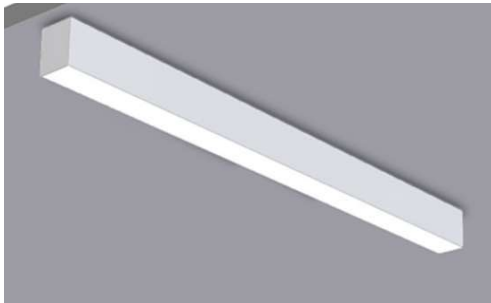

DASH Series

Continuous Linear Light

DASH – Surface (S)

DASH – Recessed (R)

DASH – Suspended (SP)

TECHNICAL DATA

DASH-3

DASH-5

DASH-6

DASH-7

DASH-10

Mounting Options

Connector Options

180 deg Straight

L- Shape

T - Shape