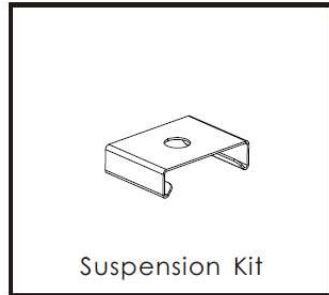

ACCESSORIES

ORDER INFORMATION

Product Code	Width	Length	Wattage	X	YY	Z
BLU-DASH	3 – 35mm	57 – 570mm	18W	8 - CRI 83+	27 -2700K	S - Surface
	5 – 50mm	113 – 1130mm	36W	9 - CRI 93+	30 -3000K	R - Recessed
	6 – 65mm	141 – 1410mm	45W		40 -4000K	SP - Suspended
	7 – 75mm	169 – 1690mm	54W		60 -6000K	
	10 – 100mm	225 – 2250mm	72W			

Example: BLU-DASH-3-57-18W-827-S

Specification subject to change without notice