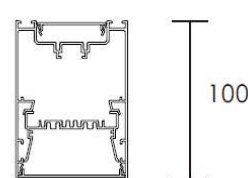

DASH Series

Continuous Linear Light

DASH – Surface (S)

DASH – Recessed (R)

DASH – Suspended (SP)

TECHNICAL DATA

DASH-3

DASH-5

DASH-6

DASH-7

DASH-10

Mounting Options

Connector Options

180 deg Straight

L- Shape

T - Shape

X - Shape

TECHNICAL DATA

Length (mm)	Wattage	Luminuous Flux			
		2700K	3000K	4000K	6000K
570	18W	1740	1770	1800	1830
1130	36W	3540	3570	3600	3630
1410	45W	4440	4470	4500	4530
1690	54W	5340	5370	5400	5430
2250	72W	7140	7170	7200	7230

ACCESSORIES

ORDER INFORMATION

Product Code	Width	Length	Wattage	X	YY	Z
BLU-DASH	3 – 35mm	57 – 570mm	18W	8 - CRI 83+	27 -2700K	S - Surface
	5 – 50mm	113 – 1130mm	36W	9 - CRI 93+	30 -3000K	R - Recessed
	6 – 65mm	141 – 1410mm	45W		40 -4000K	SP - Suspended
	7 – 75mm	169 – 1690mm	54W		60 -6000K	
	10 – 100mm	225 – 2250mm	72W			