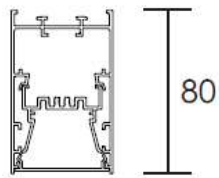

DASH Series

Continuous Linear Light

DASH – Surface (S)

DASH – Recessed (R)

DASH – Suspended (SP)

TECHNICAL DATA

DASH-3

DASH-5

DASH-6

DASH-7

DASH-10

Mounting Options

Connector Options

180 deg Straight

L- Shape

T - Shape

X - Shape

TECHNICAL DATA

Length (mm)	Wattage	Luminuous Flux			
		2700K	3000K	4000K	6000K
570	18W	1740	1770	1800	1830
1130	36W	3540	3570	3600	3630
1410	45W	4440	4470	4500	4530
1690	54W	5340	5370	5400	5430
2250	72W	7140	7170	7200	7230

ACCESSORIES

ORDER INFORMATION

Product Code	Width	Length	Wattage	X	YY	Z
BLU-DASH	3 – 35mm	57 – 570mm	18W	8 - CRI 83+	27 -2700K	S - Surface
	5 – 50mm	113 – 1130mm	36W	9 - CRI 93+	30 -3000K	R - Recessed
	6 – 65mm	141 – 1410mm	45W		40 -4000K	SP - Suspended
	7 – 75mm	169 – 1690mm	54W		60 -6000K	
	10 – 100mm	225 – 2250mm	72W			