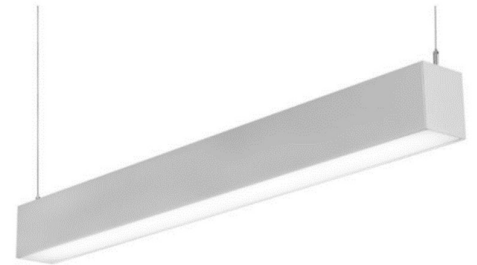

DASH Series

Continuous Linear Light

DASH – Surface (S)

DASH – Recessed (R)

DASH – Suspended (SP)

TECHNICAL DATA

DASH-3

DASH-5

DASH-6

DASH-7

DASH-10

Mounting Options

Connector Options

180 deg Straight

L- Shape

T - Shape

ACCESSORIES

ORDER INFORMATION

Product Code	Width	Length	Wattage	X	YY	Z
BLU-DASH	3 – 35mm	57 – 570mm	18W	8 - CRI 83+	27 -2700K	S - Surface
	5 – 50mm	113 – 1130mm	36W	9 - CRI 93+	30 -3000K	R - Recessed
	6 – 65mm	141 – 1410mm	45W		40 -4000K	SP - Suspended
	7 – 75mm	169 – 1690mm	54W		60 -6000K	
	10 – 100mm	225 – 2250mm	72W			