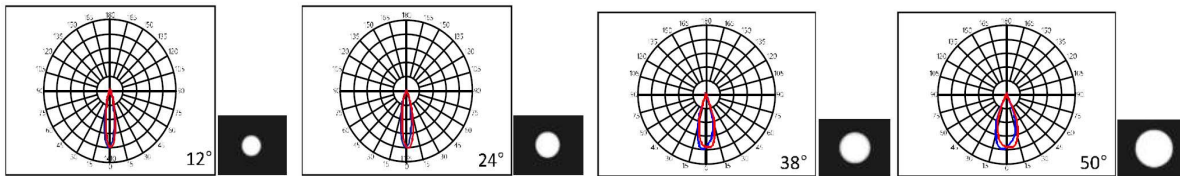

### TECHNICAL DATA

|                            |  |
|----------------------------|--|
| <i>Luminous Efficacy</i>   | >90lm/W  |
| <i>SDCM</i>                | <3   |
| <i>CRI</i>                 | >83/93   |
| <i>Beam Angle</i>          | 12°/24°/38°/50°/50°*50°/35°*75°<br>Asymmetric /Wall Wash |
| <i>Working Voltage</i>     | 15 /30 /45 VDC   |
| <i>LED Driver</i>          | Remote   |
| <i>Control</i>             | Switched / 1-10V / DALI                                  |
| <i>Body Material</i>       | Die-cast Aluminium                                       |
| <i>Optics</i>              | PMMA   |
| <i>IP Rating</i>           | IP40   |
| <i>Working Temperature</i> | -20°C to 40°C  |
| <i>Rated Life</i>          | 50,000Hrs (L70)  |

| Code      | Wattage | Luminous Flux |       |       |       | Size (L X W X H) mm | Cut out (mm) |
|-----------|---------|---------------|-------|-------|-------|---------------------|--------------|
|           |         | 2700K         | 3000K | 4000K | 6000K |                     |              |
| DART-S-5  | 10W     | 940           | 960   | 980   | 1000  | 138 X 35 X 80       |              |
| DART-S-10 | 20W     | 1880          | 1900  | 1920  | 1940  | 270 X 35 X 80       |              |
| DART-S-15 | 30W     | 2820          | 2840  | 2860  | 2880  | 403 X 35 X 80       |              |
| DART-R-5  | 10W     | 940           | 960   | 980   | 1000  | 150 X 47 X 37       | 145 X 42     |
| DART-R-10 | 20W     | 1880          | 1900  | 1920  | 1940  | 283 X 47 X 37       | 278 X 42     |
| DART-R-15 | 30W     | 2820          | 2840  | 2860  | 2880  | 415 X 47 X 37       | 410 X 42     |
| DART-W    | 10W     | 940           | 960   | 980   | 1000  | 150 X 47 X 37       | 145 X 42     |
| DART-W2   | 20W     | 1880          | 1900  | 1920  | 1940  | 283 X 47 X 37       | 278 X 42     |
| DART-W3   | 30W     | 2820          | 2840  | 2860  | 2880  | 415 X 47 X 37       | 410 X 42     |