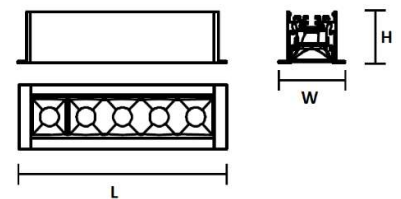

### TECHNICAL DATA

|                            |  |
|----------------------------|--|
| <i>Luminous Efficacy</i>   | >90lm/W  |
| <i>SDCM</i>                | <3   |
| <i>CRI</i>                 | >83/93   |
| <i>Beam Angle</i>          | 12°/24°/38°/50°/50°*50°/35°*75°<br>Asymmetric /Wall Wash |
| <i>Working Voltage</i>     | 15 /30 /45 VDC   |
| <i>LED Driver</i>          | Remote   |
| <i>Control</i>             | Switched / 1-10V / DALI                                  |
| <i>Body Material</i>       | Die-cast Aluminium                                       |
| <i>Optics</i>              | PMMA   |
| <i>IP Rating</i>           | IP40   |
| <i>Working Temperature</i> | -20°C to 40°C  |
| <i>Rated Life</i>          | 50,000Hrs (L70)  |

| Code      | Wattage | Luminous Flux |       |       |       | Size (L X W X H) mm | Cut out (mm) |
|-----------|---------|---------------|-------|-------|-------|---------------------|--------------|
|           |         | 2700K         | 3000K | 4000K | 6000K |                     |              |
| DART-S-5  | 10W     | 940           | 960   | 980   | 1000  | 138 X 35 X 80       |              |
| DART-S-10 | 20W     | 1880          | 1900  | 1920  | 1940  | 270 X 35 X 80       |              |
| DART-S-15 | 30W     | 2820          | 2840  | 2860  | 2880  | 403 X 35 X 80       |              |
| DART-R-5  | 10W     | 940           | 960   | 980   | 1000  | 150 X 47 X 37       | 145 X 42     |
| DART-R-10 | 20W     | 1880          | 1900  | 1920  | 1940  | 283 X 47 X 37       | 278 X 42     |
| DART-R-15 | 30W     | 2820          | 2840  | 2860  | 2880  | 415 X 47 X 37       | 410 X 42     |
| DART-W    | 10W     | 940           | 960   | 980   | 1000  | 150 X 47 X 37       | 145 X 42     |
| DART-W2   | 20W     | 1880          | 1900  | 1920  | 1940  | 283 X 47 X 37       | 278 X 42     |
| DART-W3   | 30W     | 2820          | 2840  | 2860  | 2880  | 415 X 47 X 37       | 410 X 42     |