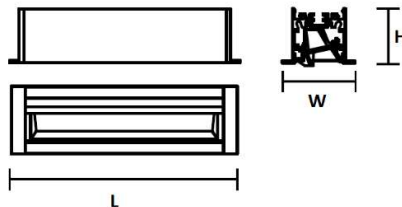

DART R

DART W (Wall Wash)

TECHNICAL DATA

<i>Luminous Efficacy</i>	>90lm/W
<i>SDCM</i>	<3
<i>CRI</i>	>83/93
<i>Beam Angle</i>	12°/24°/38°/50°/50°*50°/35°*75° Asymmetric /Wall Wash
<i>Working Voltage</i>	15 /30 /45 VDC
<i>LED Driver</i>	Remote
<i>Control</i>	Switched / 1-10V / DALI
<i>Body Material</i>	Die-cast Aluminium
<i>Optics</i>	PMMA
<i>IP Rating</i>	IP40
<i>Working Temperature</i>	-20°C to 40°C
<i>Rated Life</i>	50,000Hrs (L70)