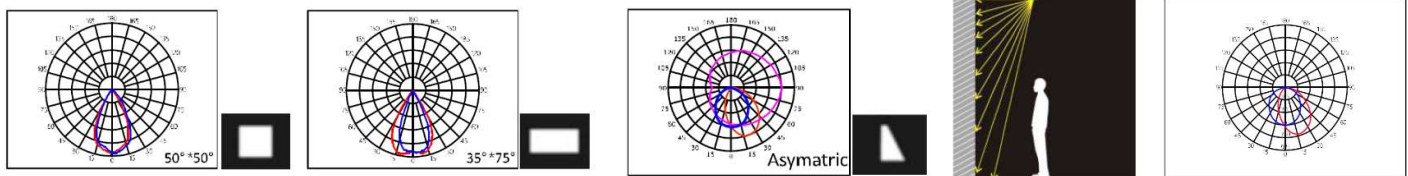

### TECHNICAL DATA

|                            |  |
|----------------------------|--|
| <i>Luminous Efficacy</i>   | >90lm/W  |
| <i>SDCM</i>                | <3   |
| <i>CRI</i>                 | >83/93   |
| <i>Beam Angle</i>          | 12°/24°/38°/50°/50°*50°/35°*75°<br>Asymmetric /Wall Wash |
| <i>Working Voltage</i>     | 15 /30 /45 VDC   |
| <i>LED Driver</i>          | Remote   |
| <i>Control</i>             | Switched / 1-10V / DALI                                  |
| <i>Body Material</i>       | Die-cast Aluminium                                       |
| <i>Optics</i>              | PMMA   |
| <i>IP Rating</i>           | IP40   |
| <i>Working Temperature</i> | -20°C to 40°C  |
| <i>Rated Life</i>          | 50,000Hrs (L70)  |

| Code      | Wattage | Luminous Flux |       |       |       | Size (L X W X H) mm | Cut out (mm) |
|-----------|---------|---------------|-------|-------|-------|---------------------|--------------|
|           |         | 2700K         | 3000K | 4000K | 6000K |                     |              |
| DART-S-5  | 10W     | 940           | 960   | 980   | 1000  | 138 X 35 X 80       |              |
| DART-S-10 | 20W     | 1880          | 1900  | 1920  | 1940  | 270 X 35 X 80       |              |
| DART-S-15 | 30W     | 2820          | 2840  | 2860  | 2880  | 403 X 35 X 80       |              |
| DART-R-5  | 10W     | 940           | 960   | 980   | 1000  | 150 X 47 X 37       | 145 X 42     |
| DART-R-10 | 20W     | 1880          | 1900  | 1920  | 1940  | 283 X 47 X 37       | 278 X 42     |
| DART-R-15 | 30W     | 2820          | 2840  | 2860  | 2880  | 415 X 47 X 37       | 410 X 42     |
| DART-W    | 10W     | 940           | 960   | 980   | 1000  | 150 X 47 X 37       | 145 X 42     |
| DART-W2   | 20W     | 1880          | 1900  | 1920  | 1940  | 283 X 47 X 37       | 278 X 42     |
| DART-W3   | 30W     | 2820          | 2840  | 2860  | 2880  | 415 X 47 X 37       | 410 X 42     |