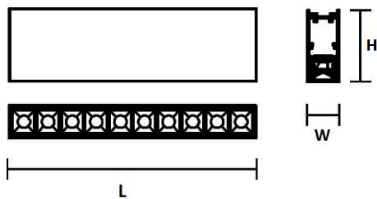

DART S

DART W (Wall Wash)

TECHNICAL DATA

<i>Luminous Efficacy</i>	>90lm/W
<i>SDCM</i>	<3
<i>CRI</i>	>83/93
<i>Beam Angle</i>	12°/24°/38°/50°/50°*50°/35°*75° Asymmetric /Wall Wash
<i>Working Voltage</i>	15 /30 /45 VDC
<i>LED Driver</i>	Remote
<i>Control</i>	Switched / 1-10V / DALI
<i>Body Material</i>	Die-cast Aluminium
<i>Optics</i>	PMMA
<i>IP Rating</i>	IP40
<i>Working Temperature</i>	-20°C to 40°C
<i>Rated Life</i>	50,000Hrs (L70)