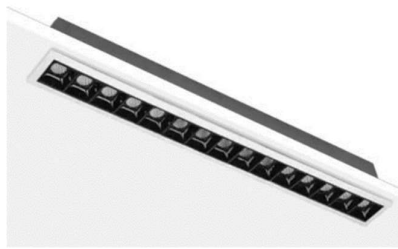

DART S

DART R

DART W (Wall Wash)

### TECHNICAL DATA

|                            |  |
|----------------------------|--|
| <i>Luminous Efficacy</i>   | >90lm/W  |
| <i>SDCM</i>                | <3   |
| <i>CRI</i>                 | >83/93   |
| <i>Beam Angle</i>          | 12°/24°/38°/50°/50°*50°/35°*75°<br>Asymmetric /Wall Wash |
| <i>Working Voltage</i>     | 15 /30 /45 VDC   |
| <i>LED Driver</i>          | Remote   |
| <i>Control</i>             | Switched / 1-10V / DALI                                  |
| <i>Body Material</i>       | Die-cast Aluminium                                       |
| <i>Optics</i>              | PMMA   |
| <i>IP Rating</i>           | IP40   |
| <i>Working Temperature</i> | -20°C to 40°C  |
| <i>Rated Life</i>          | 50,000Hrs (L70)  |