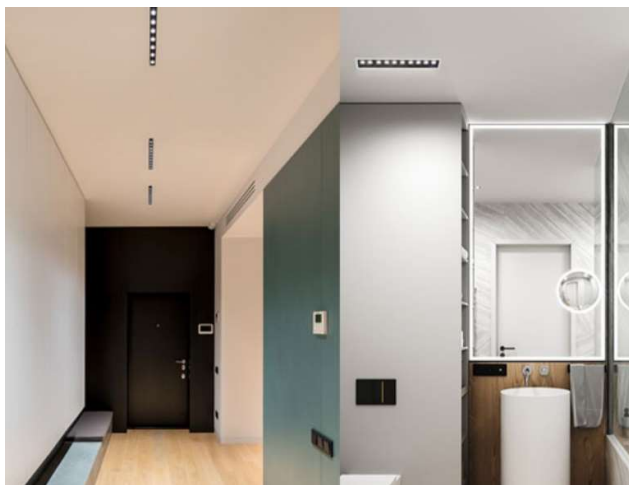

TECHNICAL DATA

<i>Luminous Efficacy</i>	>90lm/W
<i>SDCM</i>	<3
<i>CRI</i>	>83/93
<i>Beam Angle</i>	12°/24°/38°/50°/50°*50°/35°*75° Asymmetric /Wall Wash
<i>Working Voltage</i>	15 /30 /45 VDC
<i>LED Driver</i>	Remote
<i>Control</i>	Switched / 1-10V / DALI
<i>Body Material</i>	Die-cast Aluminium
<i>Optics</i>	PMMA
<i>IP Rating</i>	IP40
<i>Working Temperature</i>	-20°C to 40°C
<i>Rated Life</i>	50,000Hrs (L70)