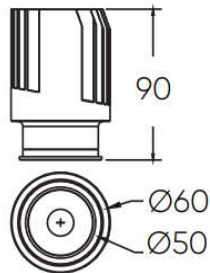

TRIMZ
exclusively for BLUi LED Engine

BLU *l*
Lighting Optimized...

6W / 8W / 12W

15W / 18W

TECHNICAL DATA

Product Code	BLU-MOD				
Wattage	6W / 8W / 12W / 15W / 18W				
Luminous Flux	6W	8W	12W	15W	18W
	2700K – 565lm	755lm	1130lm	1430lm	1730lm
	3000K – 575lm	770lm	1150lm	1450lm	1750lm
	4000K – 590lm	785lm	1175lm	1470lm	1770lm
	5000K – 600lm	800lm	1200lm	1500lm	1800lm
Luminous Efficacy	> 90lm/W				
SDCM	<3				
CRI	83/93				
Beam Angle	15° / 24° / 38° / 60°				
Working Voltage	36 VDC				
LED Driver	Remote				
Control	Switched/ PHASE / 1-10V / DALI				
Body Material	Die-cast Aluminium				
Optics	PMMA				
IP Rating	IP40				
Working Temperature	-20°C to 40°C				
Rated Life	50,000Hrs (L70)				