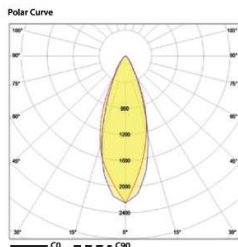

TRIMZ
exclusively for BLUi LED Engine

BLU *l*
Lighting Optimized...

6W / 8W / 12W

15W / 18W

TECHNICAL DATA

Product Code	BLU-MOD				
Wattage	6W / 8W / 12W / 15W / 18W				
Luminous Flux	6W	8W	12W	15W	18W
	2700K – 565lm	755lm	1130lm	1430lm	1730lm
	3000K – 575lm	770lm	1150lm	1450lm	1750lm
	4000K – 590lm	785lm	1175lm	1470lm	1770lm
	5000K – 600lm	800lm	1200lm	1500lm	1800lm
Luminous Efficacy	> 90lm/W				
SDCM	<3				
CRI	83/93				
Beam Angle	15° / 24° / 38° / 60°				
Working Voltage	36 VDC				
LED Driver	Remote				
Control	Switched/ PHASE / 1-10V / DALI				
Body Material	Die-cast Aluminium				
Optics	PMMA				
IP Rating	IP40				
Working Temperature	-20°C to 40°C				
Rated Life	50,000Hrs (L70)				