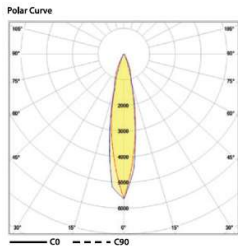

TRIMZ
exclusively for BLUi LED Engine

BLU *l*
Lighting Optimized...

6W / 8W / 12W

15W / 18W

TECHNICAL DATA

Product Code	BLU-MOD				
Wattage	6W / 8W / 12W / 15W / 18W				
Luminous Flux	6W	8W	12W	15W	18W
	2700K – 565lm	755lm	1130lm	1430lm	1730lm
	3000K – 575lm	770lm	1150lm	1450lm	1750lm
	4000K – 590lm	785lm	1175lm	1470lm	1770lm
	5000K – 600lm	800lm	1200lm	1500lm	1800lm
Luminous Efficacy	> 90lm/W				
SDCM	<3				
CRI	83/93				
Beam Angle	15° / 24° / 38° / 60°				
Working Voltage	36 VDC				
LED Driver	Remote				
Control	Switched/ PHASE / 1-10V / DALI				
Body Material	Die-cast Aluminium				
Optics	PMMA				
IP Rating	IP40				
Working Temperature	-20°C to 40°C				
Rated Life	50,000Hrs (L70)				