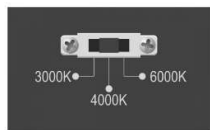

ORDER INFORMATION

Product Code	X	YY	ZZ
BLU-MOD-6W	8 - CRI 83	27 – 2700K	15 - 15°
BLU-MOD-8W	9 - CRI 93	30 – 3000K	24 - 24°
BLU-MOD-12W		40 – 4000K	38 - 38°
BLU-MOD-15W		50 – 5000K	60 - 60°
BLU-MOD-18W			

Example: BLU-MOD-6W-827-15

3 DIP Switch CCT Light Color Change