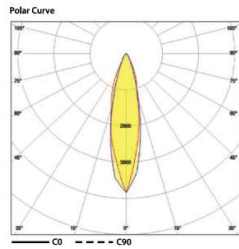

TRIMZ
exclusively for BLUi LED Engine

BLU *l*
Lighting Optimized...

6W / 8W / 12W

15W / 18W

TECHNICAL DATA

Product Code	BLU-MOD				
Wattage	6W / 8W / 12W / 15W / 18W				
Luminous Flux	6W	8W	12W	15W	18W
	2700K – 565lm	755lm	1130lm	1430lm	1730lm
	3000K – 575lm	770lm	1150lm	1450lm	1750lm
	4000K – 590lm	785lm	1175lm	1470lm	1770lm
	5000K – 600lm	800lm	1200lm	1500lm	1800lm
Luminous Efficacy	> 90lm/W				
SDCM	<3				
CRI	83/93				
Beam Angle	15° / 24° / 38° / 60°				
Working Voltage	36 VDC				
LED Driver	Remote				
Control	Switched/ PHASE / 1-10V / DALI				
Body Material	Die-cast Aluminium				
Optics	PMMA				
IP Rating	IP40				
Working Temperature	-20°C to 40°C				
Rated Life	50,000Hrs (L70)				