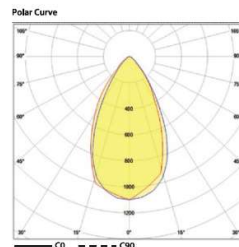

TRIMZ
exclusively for BLUi LED Engine

BLU *l*
Lighting Optimized...

6W / 8W / 12W

15W / 18W

TECHNICAL DATA

Product Code	BLU-MOD				
Wattage	6W / 8W / 12W / 15W / 18W				
Luminous Flux	6W	8W	12W	15W	18W
	2700K – 565lm	755lm	1130lm	1430lm	1730lm
	3000K – 575lm	770lm	1150lm	1450lm	1750lm
	4000K – 590lm	785lm	1175lm	1470lm	1770lm
	5000K – 600lm	800lm	1200lm	1500lm	1800lm
Luminous Efficacy	> 90lm/W				
SDCM	<3				
CRI	83/93				
Beam Angle	15° / 24° / 38° / 60°				
Working Voltage	36 VDC				
LED Driver	Remote				
Control	Switched/ PHASE / 1-10V / DALI				
Body Material	Die-cast Aluminium				
Optics	PMMA				
IP Rating	IP40				
Working Temperature	-20°C to 40°C				
Rated Life	50,000Hrs (L70)				