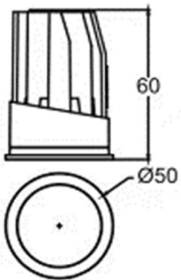

TRIMZ
exclusively for BLUi LED Engine

BLU *l*
Lighting Optimized...

6W / 8W / 12W

15W / 18W

TECHNICAL DATA

Product Code	BLU-MOD				
Wattage	6W / 8W / 12W / 15W / 18W				
Luminous Flux	6W	8W	12W	15W	18W
	2700K – 565lm	755lm	1130lm	1430lm	1730lm
	3000K – 575lm	770lm	1150lm	1450lm	1750lm
	4000K – 590lm	785lm	1175lm	1470lm	1770lm
	5000K – 600lm	800lm	1200lm	1500lm	1800lm
Luminous Efficacy	> 90lm/W				
SDCM	<3				
CRI	83/93				
Beam Angle	15° / 24° / 38° / 60°				
Working Voltage	36 VDC				
LED Driver	Remote				
Control	Switched/ PHASE / 1-10V / DALI				
Body Material	Die-cast Aluminium				
Optics	PMMA				
IP Rating	IP40				
Working Temperature	-20°C to 40°C				
Rated Life	50,000Hrs (L70)				